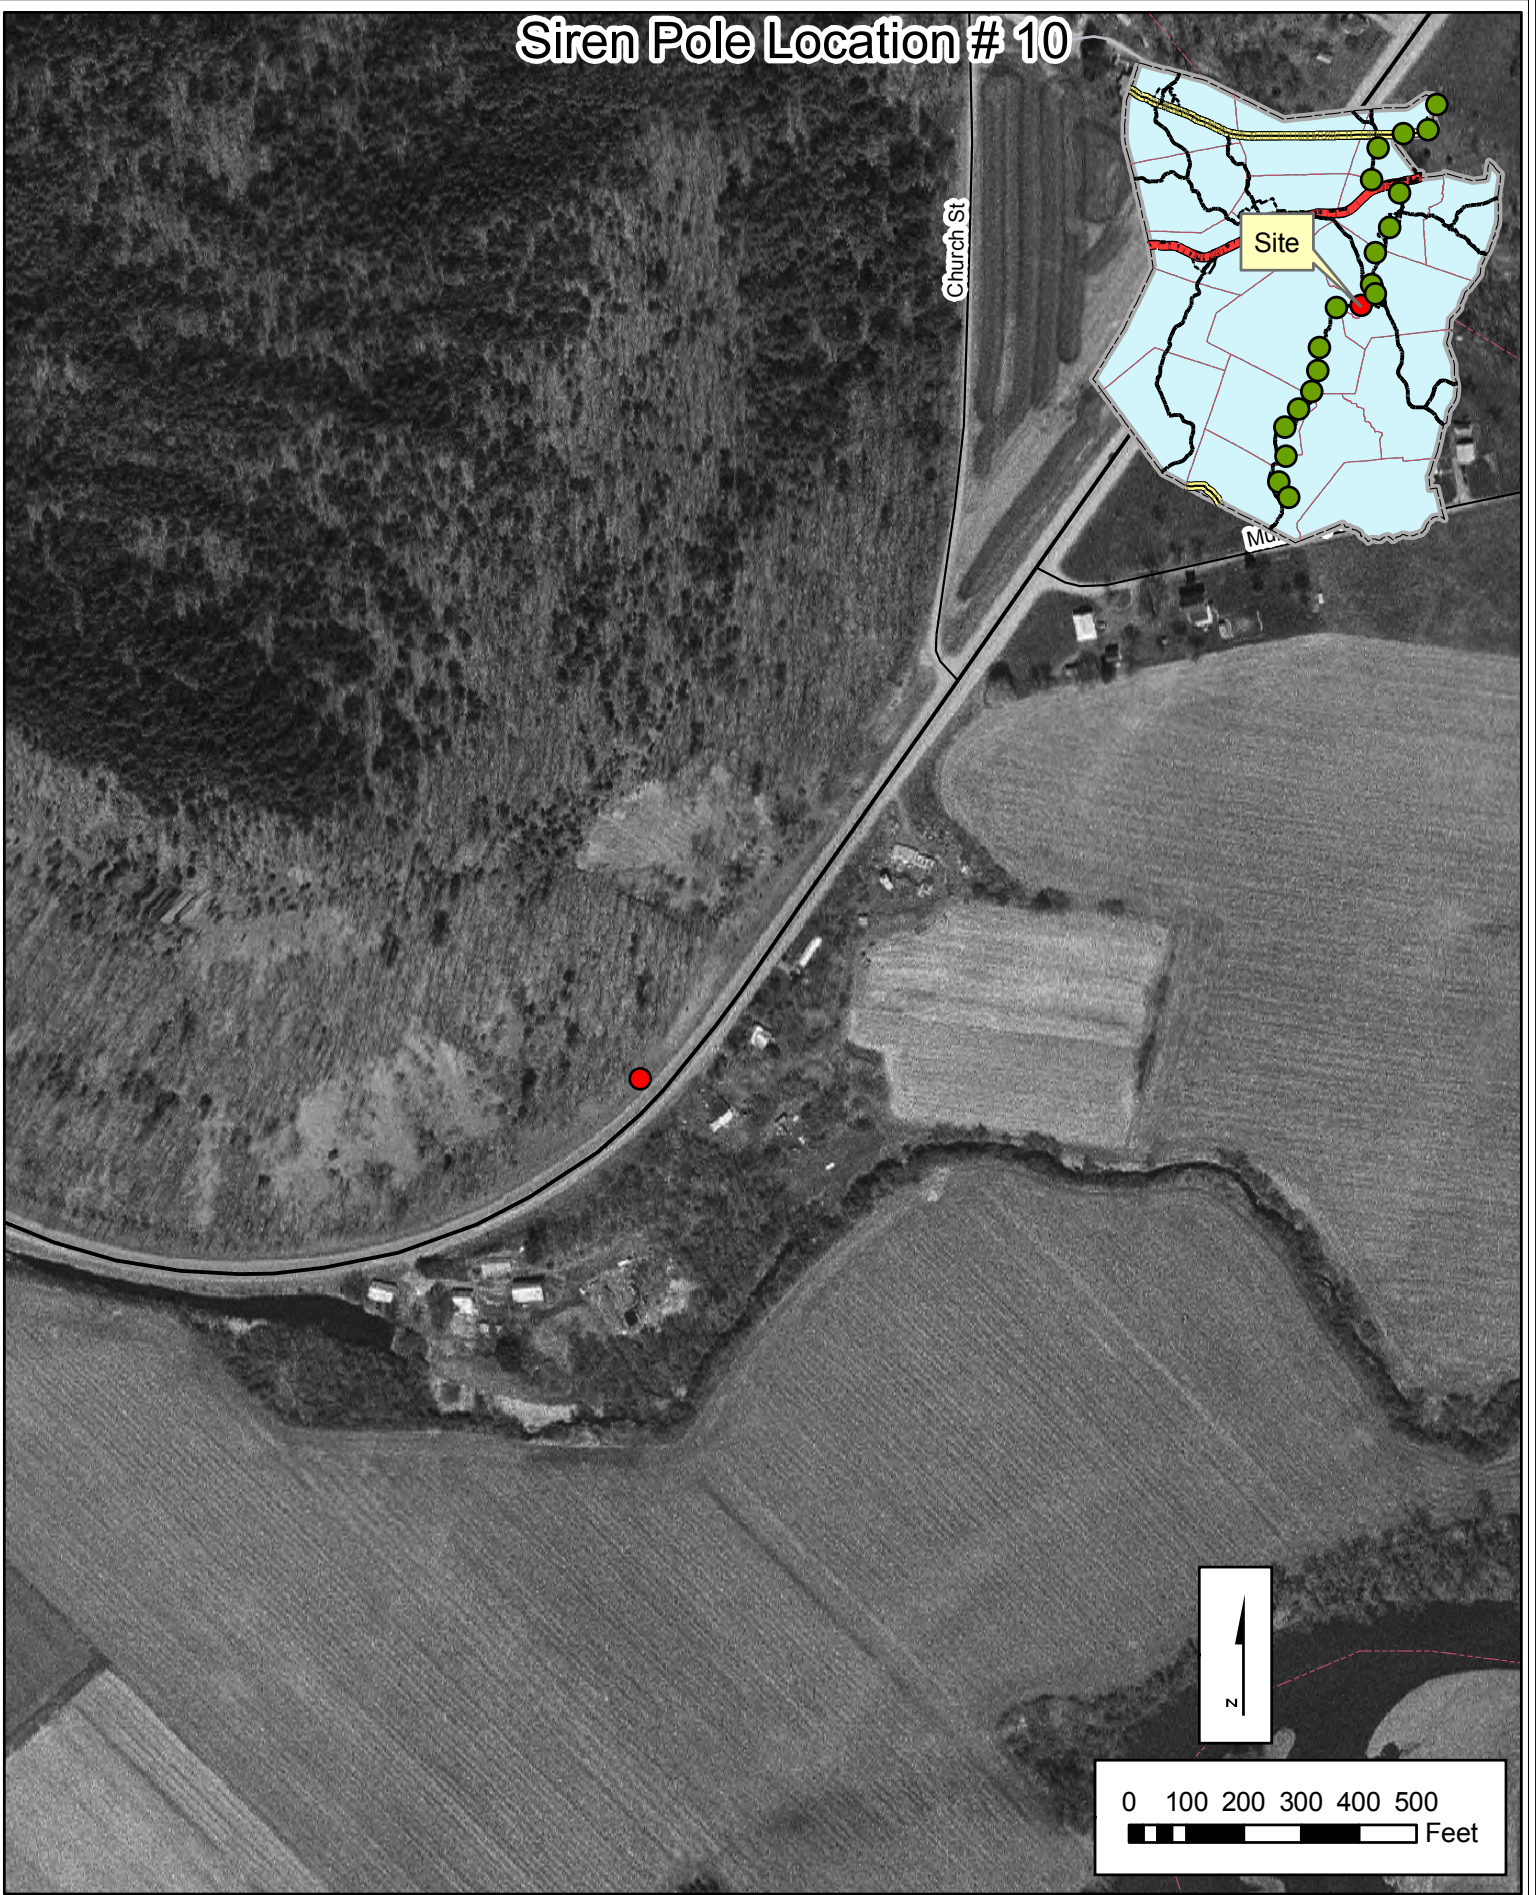

# Siren Pole Location # 10

State Route 30  
Middleburgh/Fulton Line

R.O.W. - NYSDOT

Note: Work Permit Approved