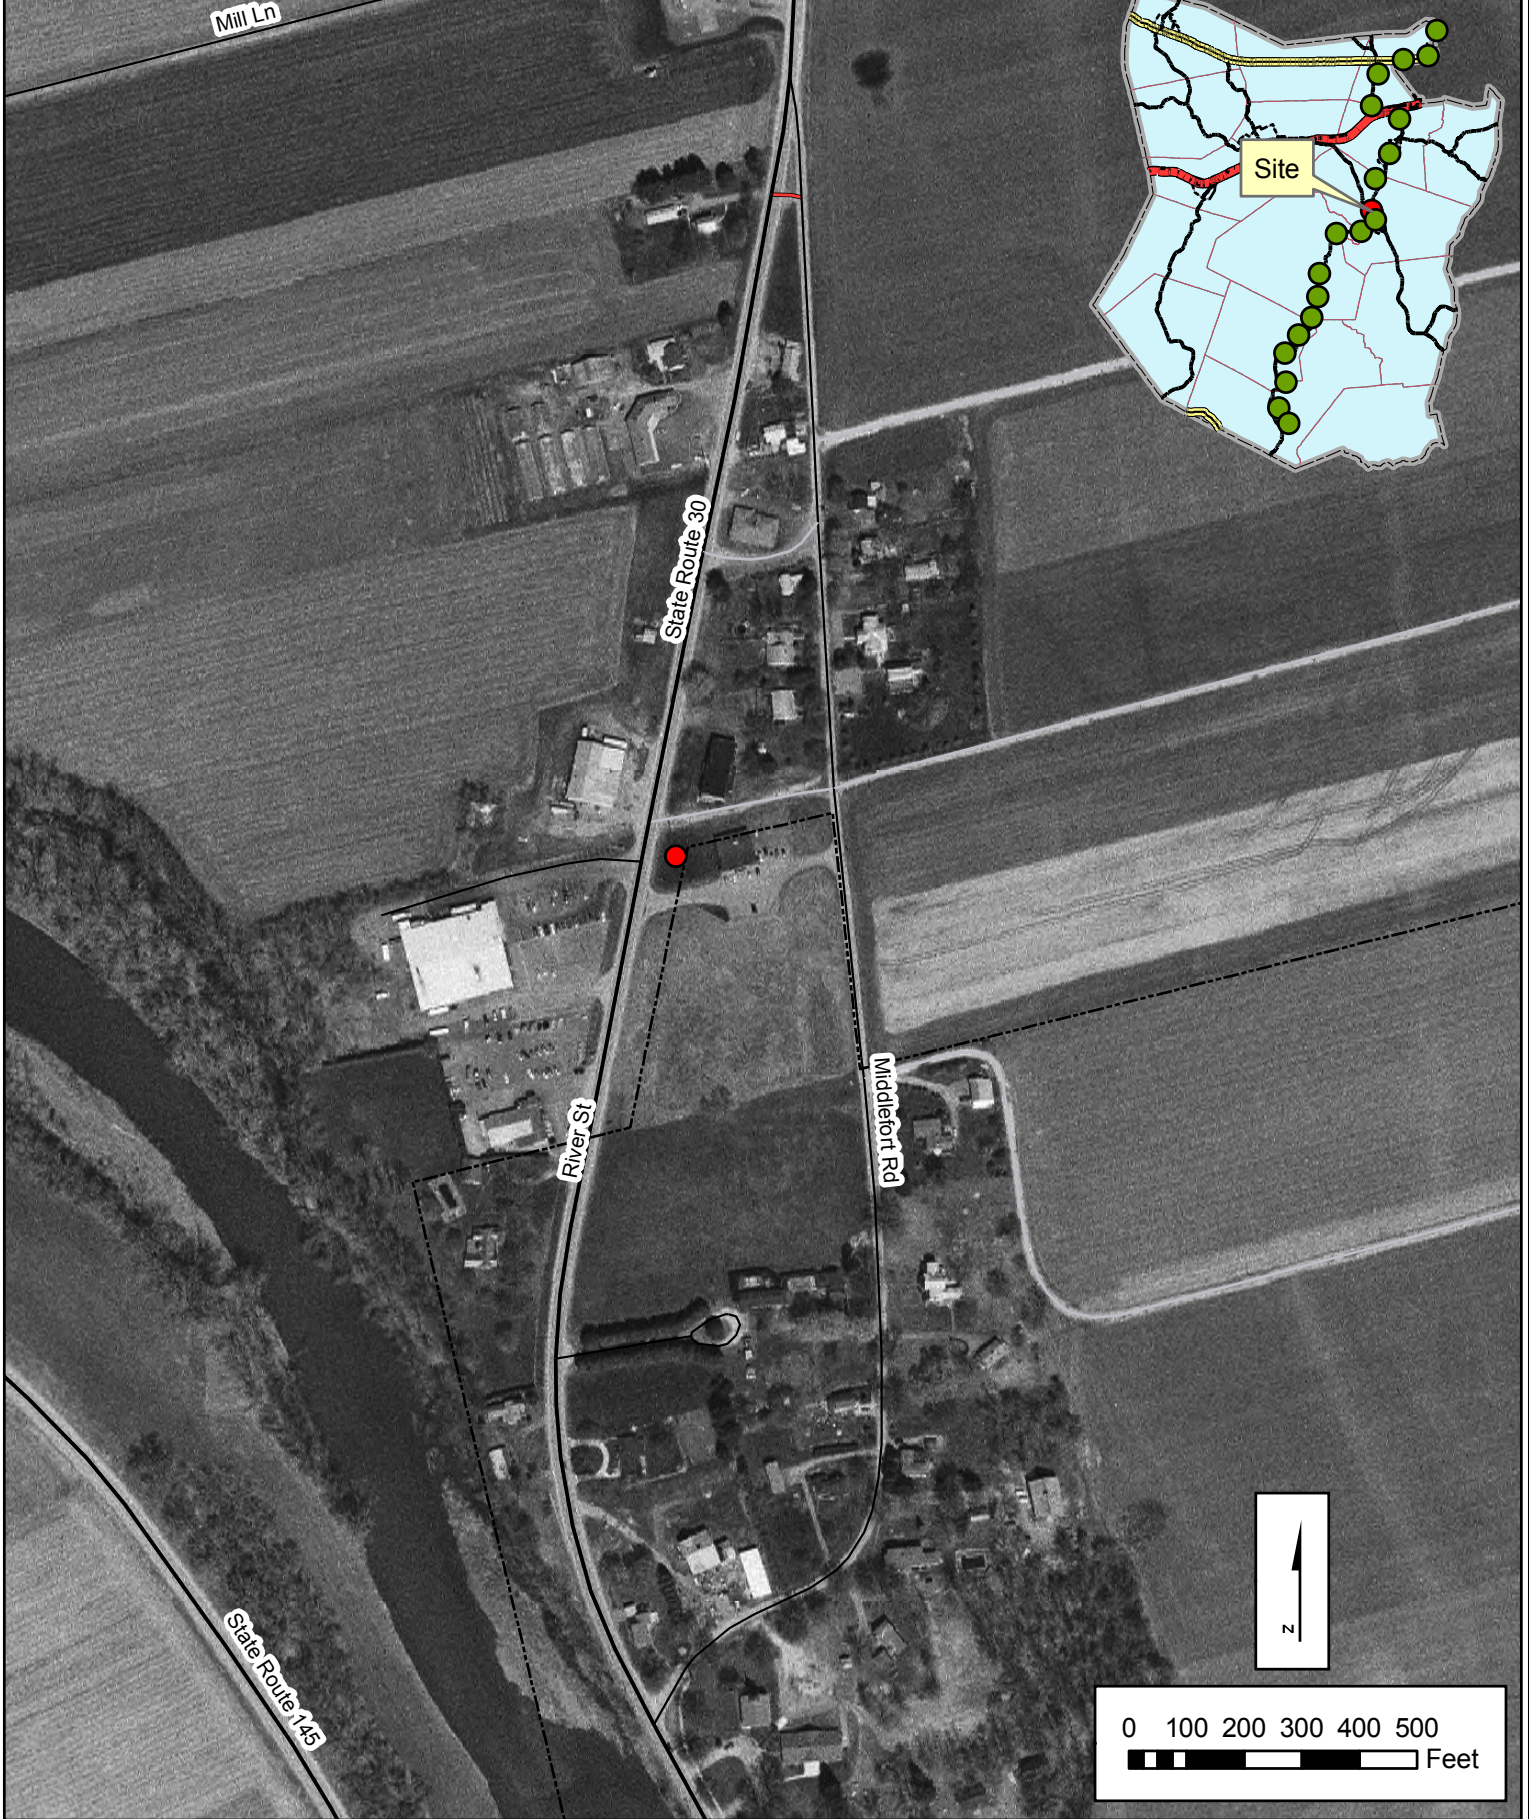

Siren Pole Location # 11A

Middleburgh Pharmacy

R.O.W. - NYSDOT

Note: Work Permit Approved