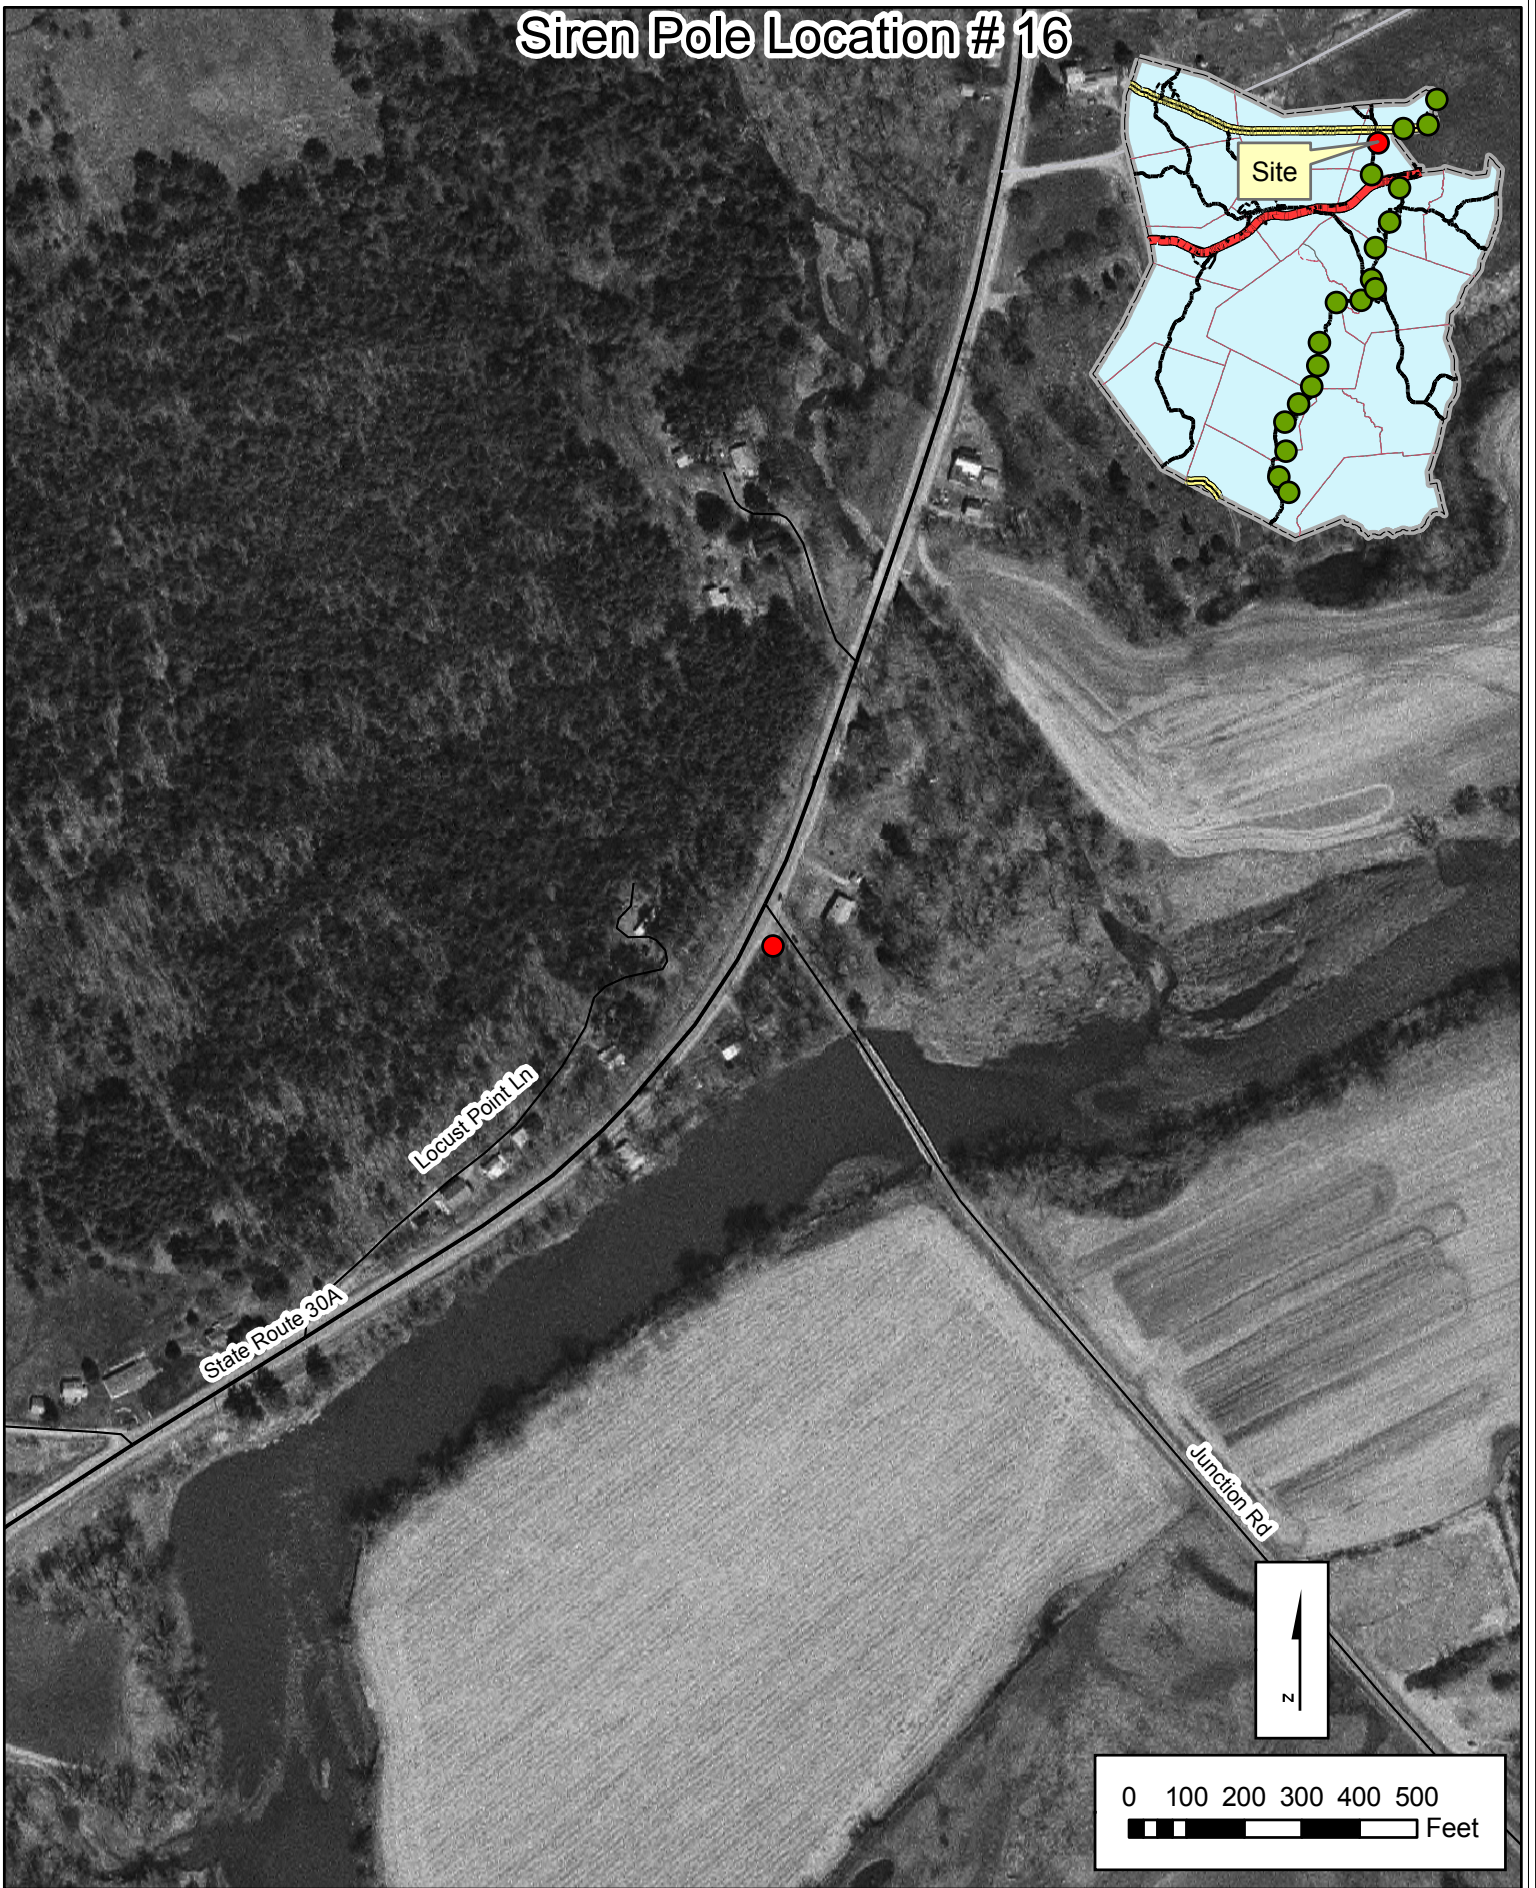

Siren Pole Location # 16

Junction Road

R.O.W. - County

Note: DPW Approved