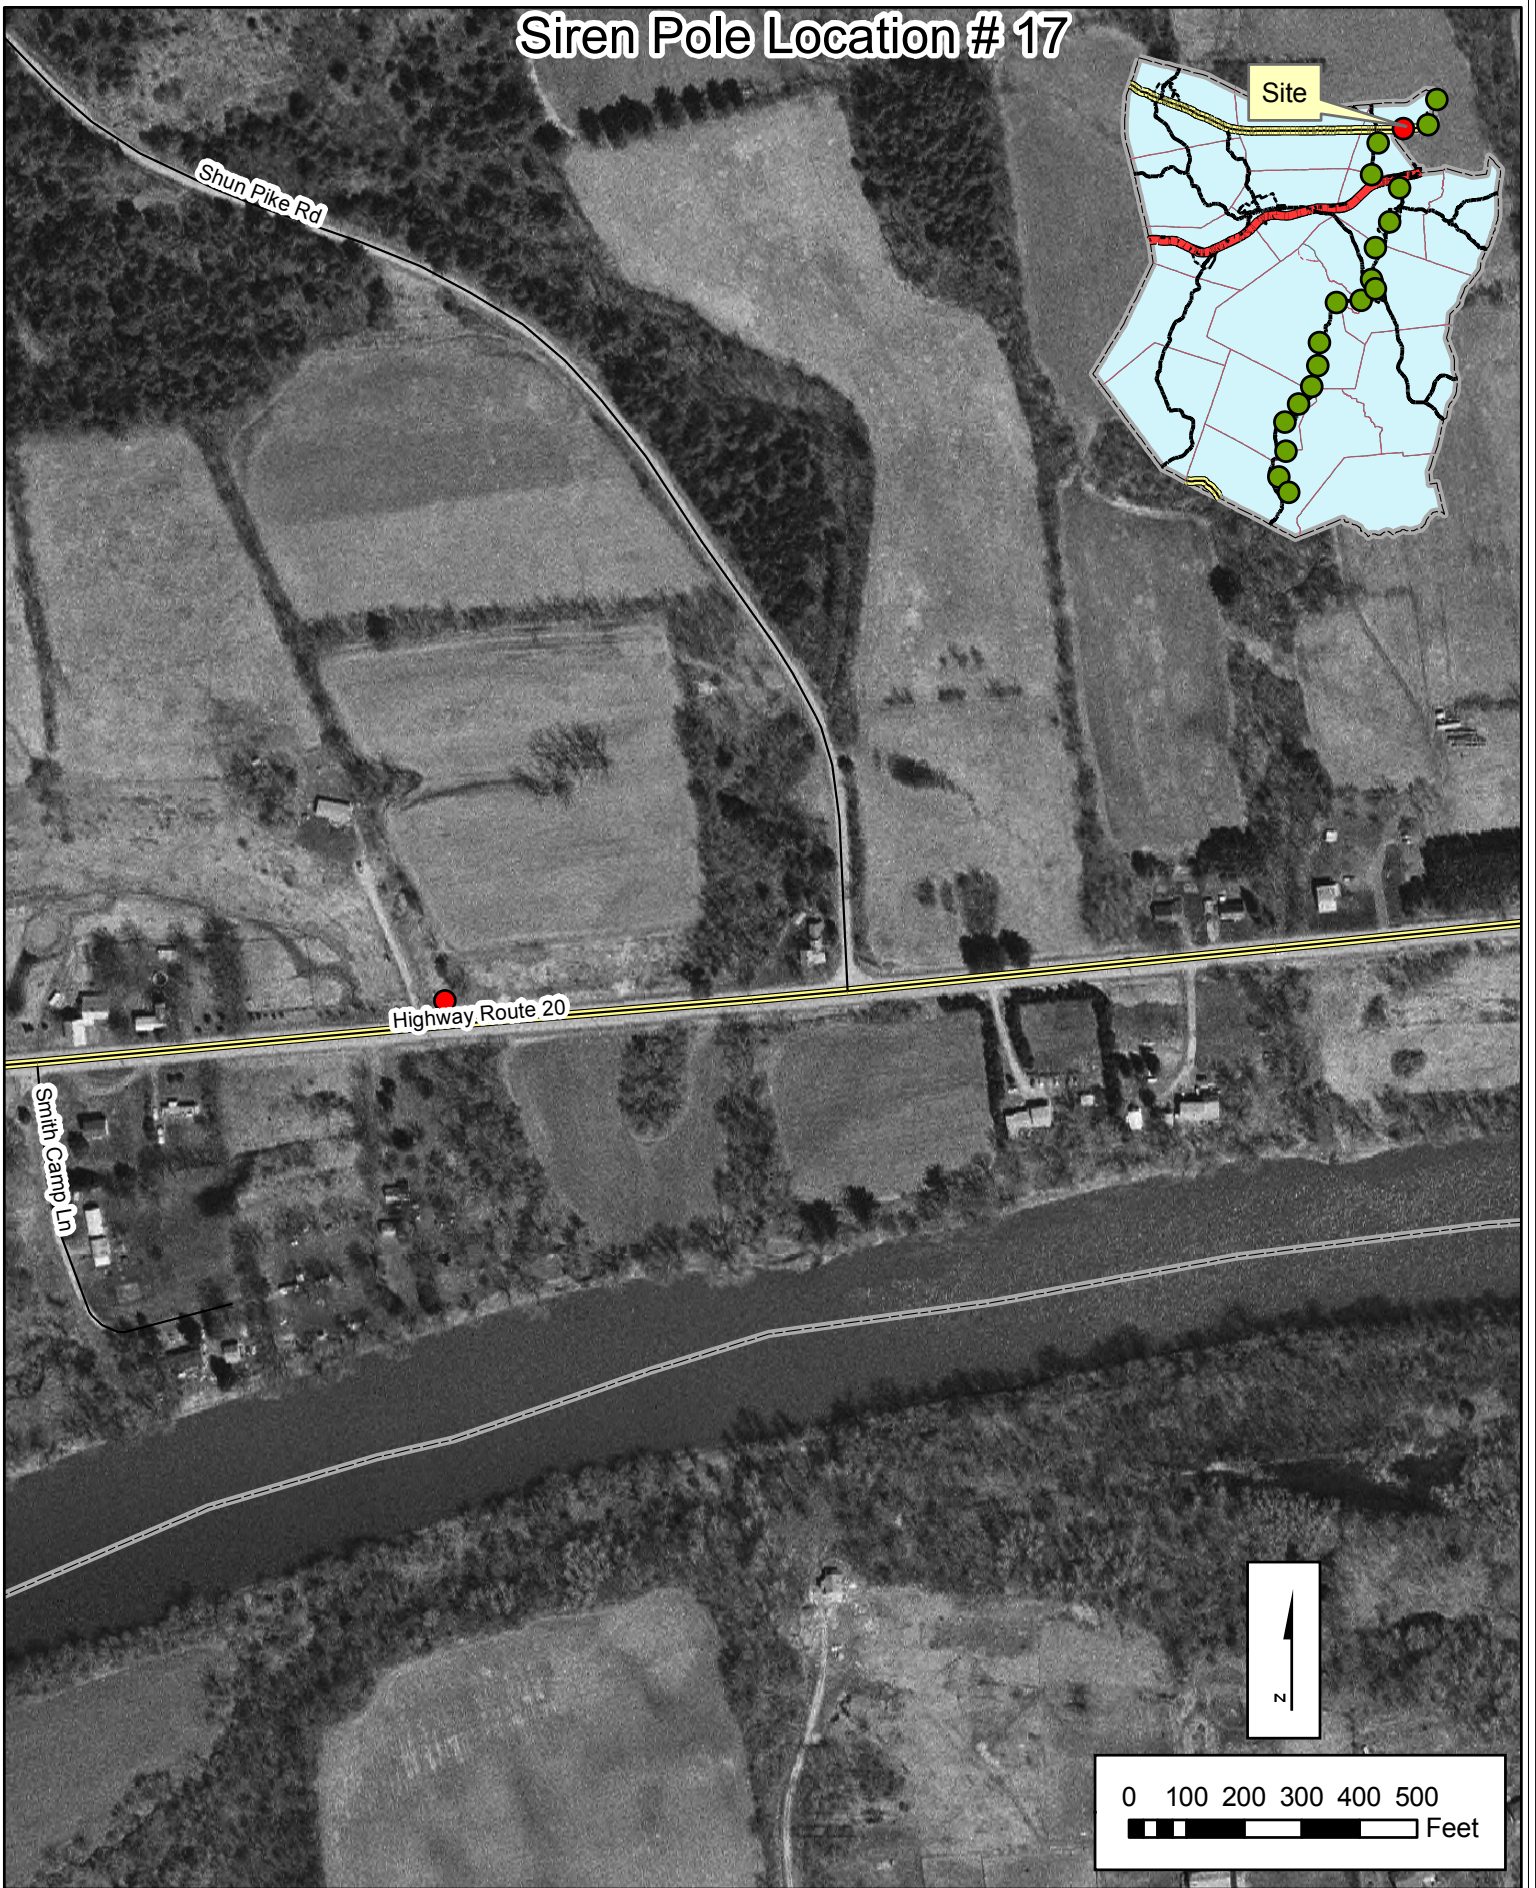

# Siren Pole Location # 17

US Route 20

R.O.W. - NYSDOT

Note: Work Permit Approved  
National Grid Approval Needed