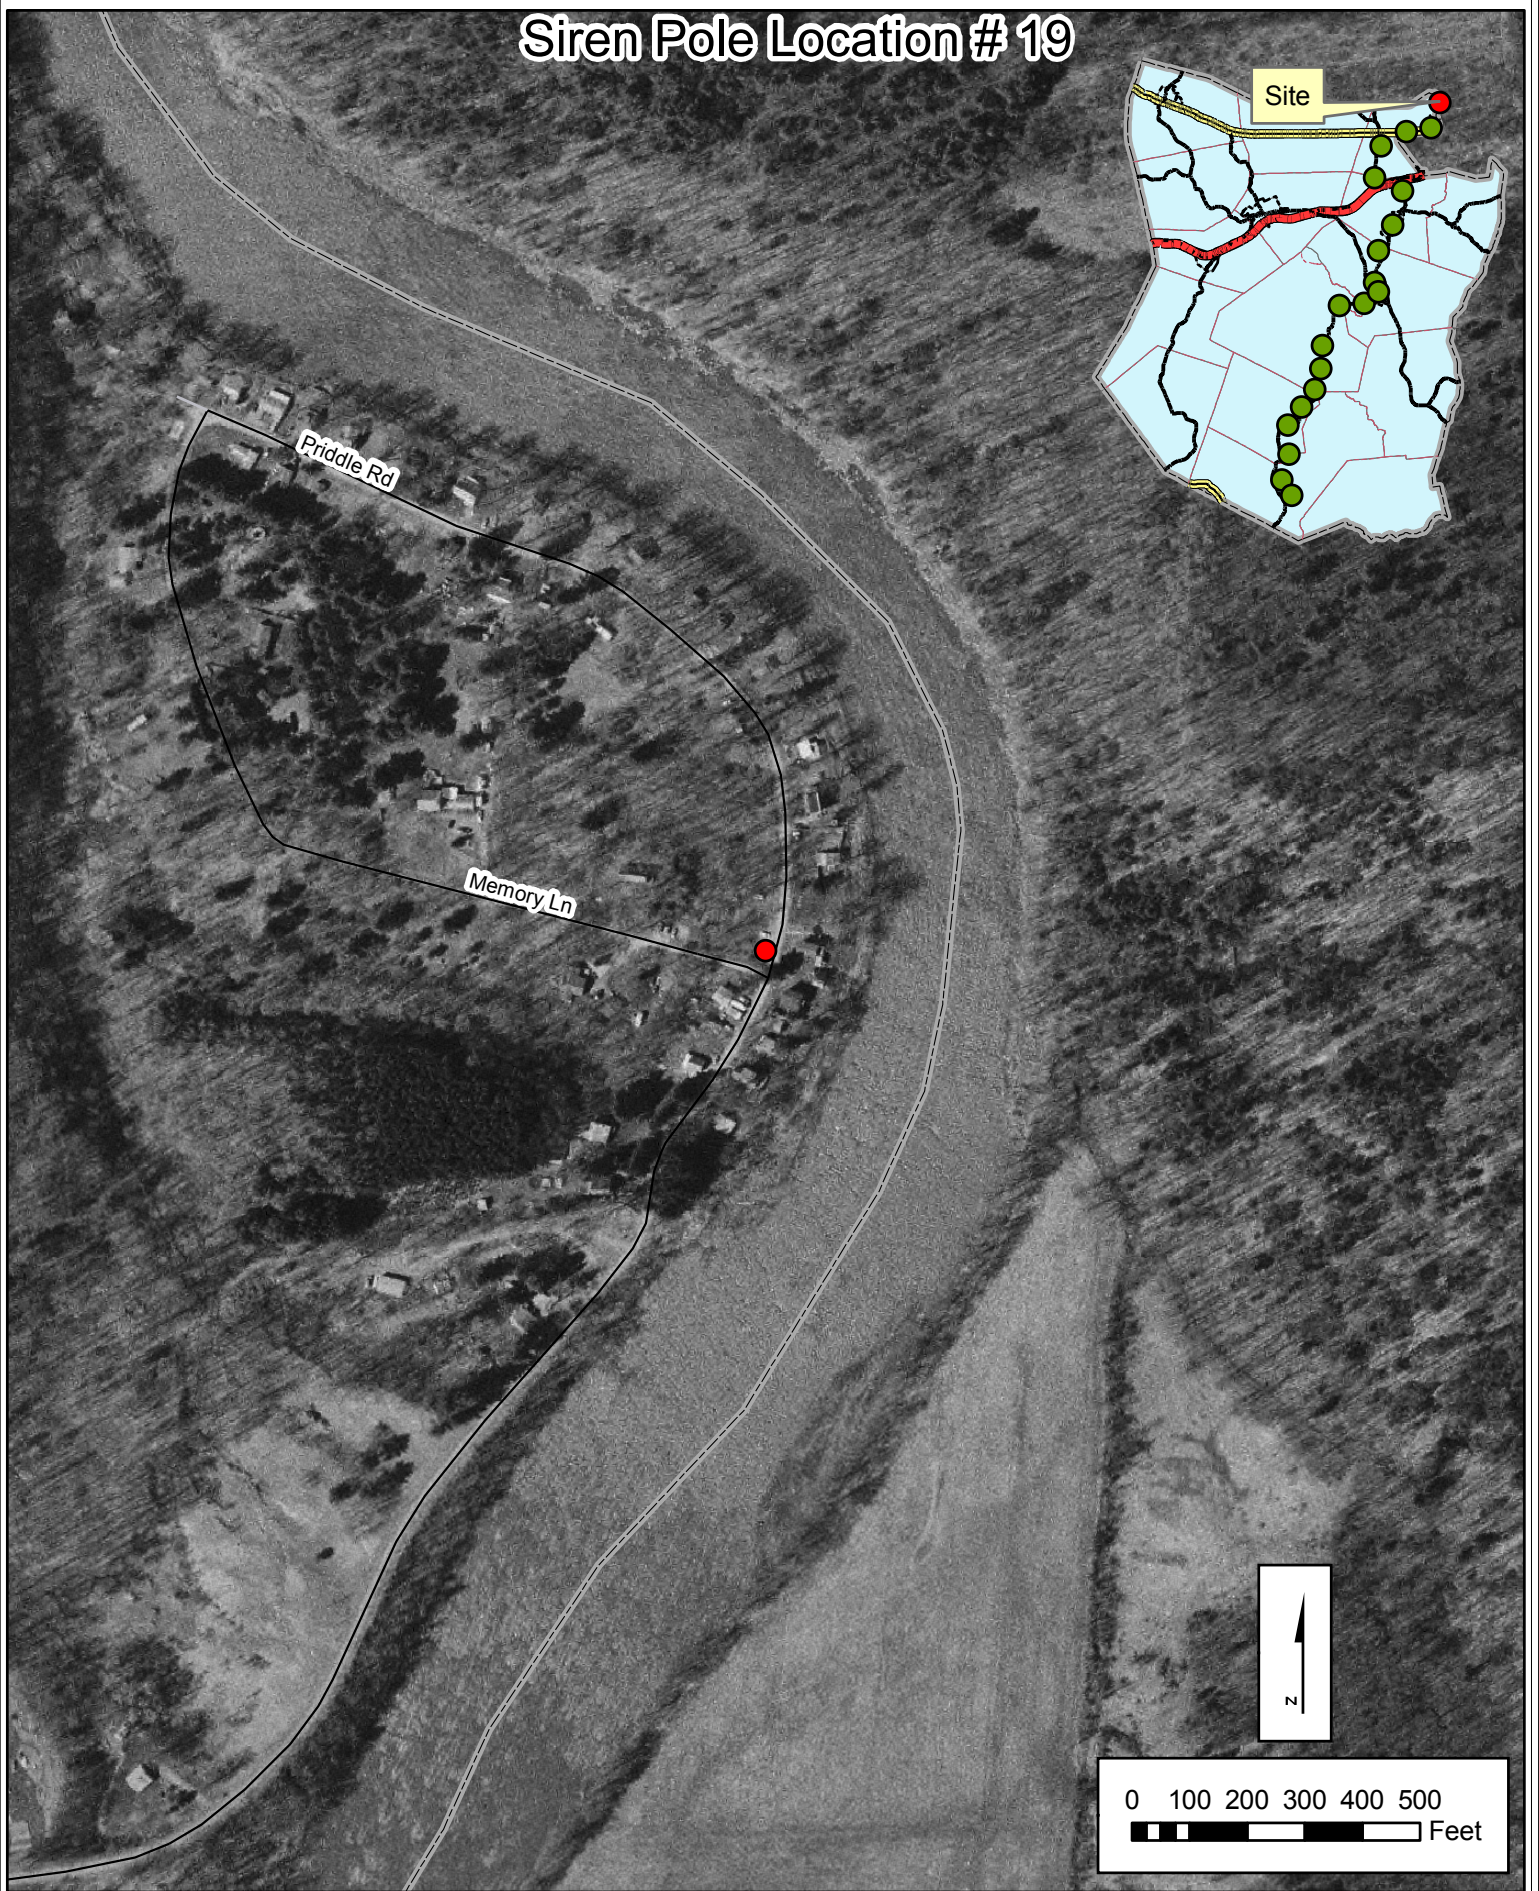

Siren Pole Location # 19

Priddle Camp/Memory Lane

R.O.W. - Town of Esperance

Note: Guy Wire is issue/Car to be moved