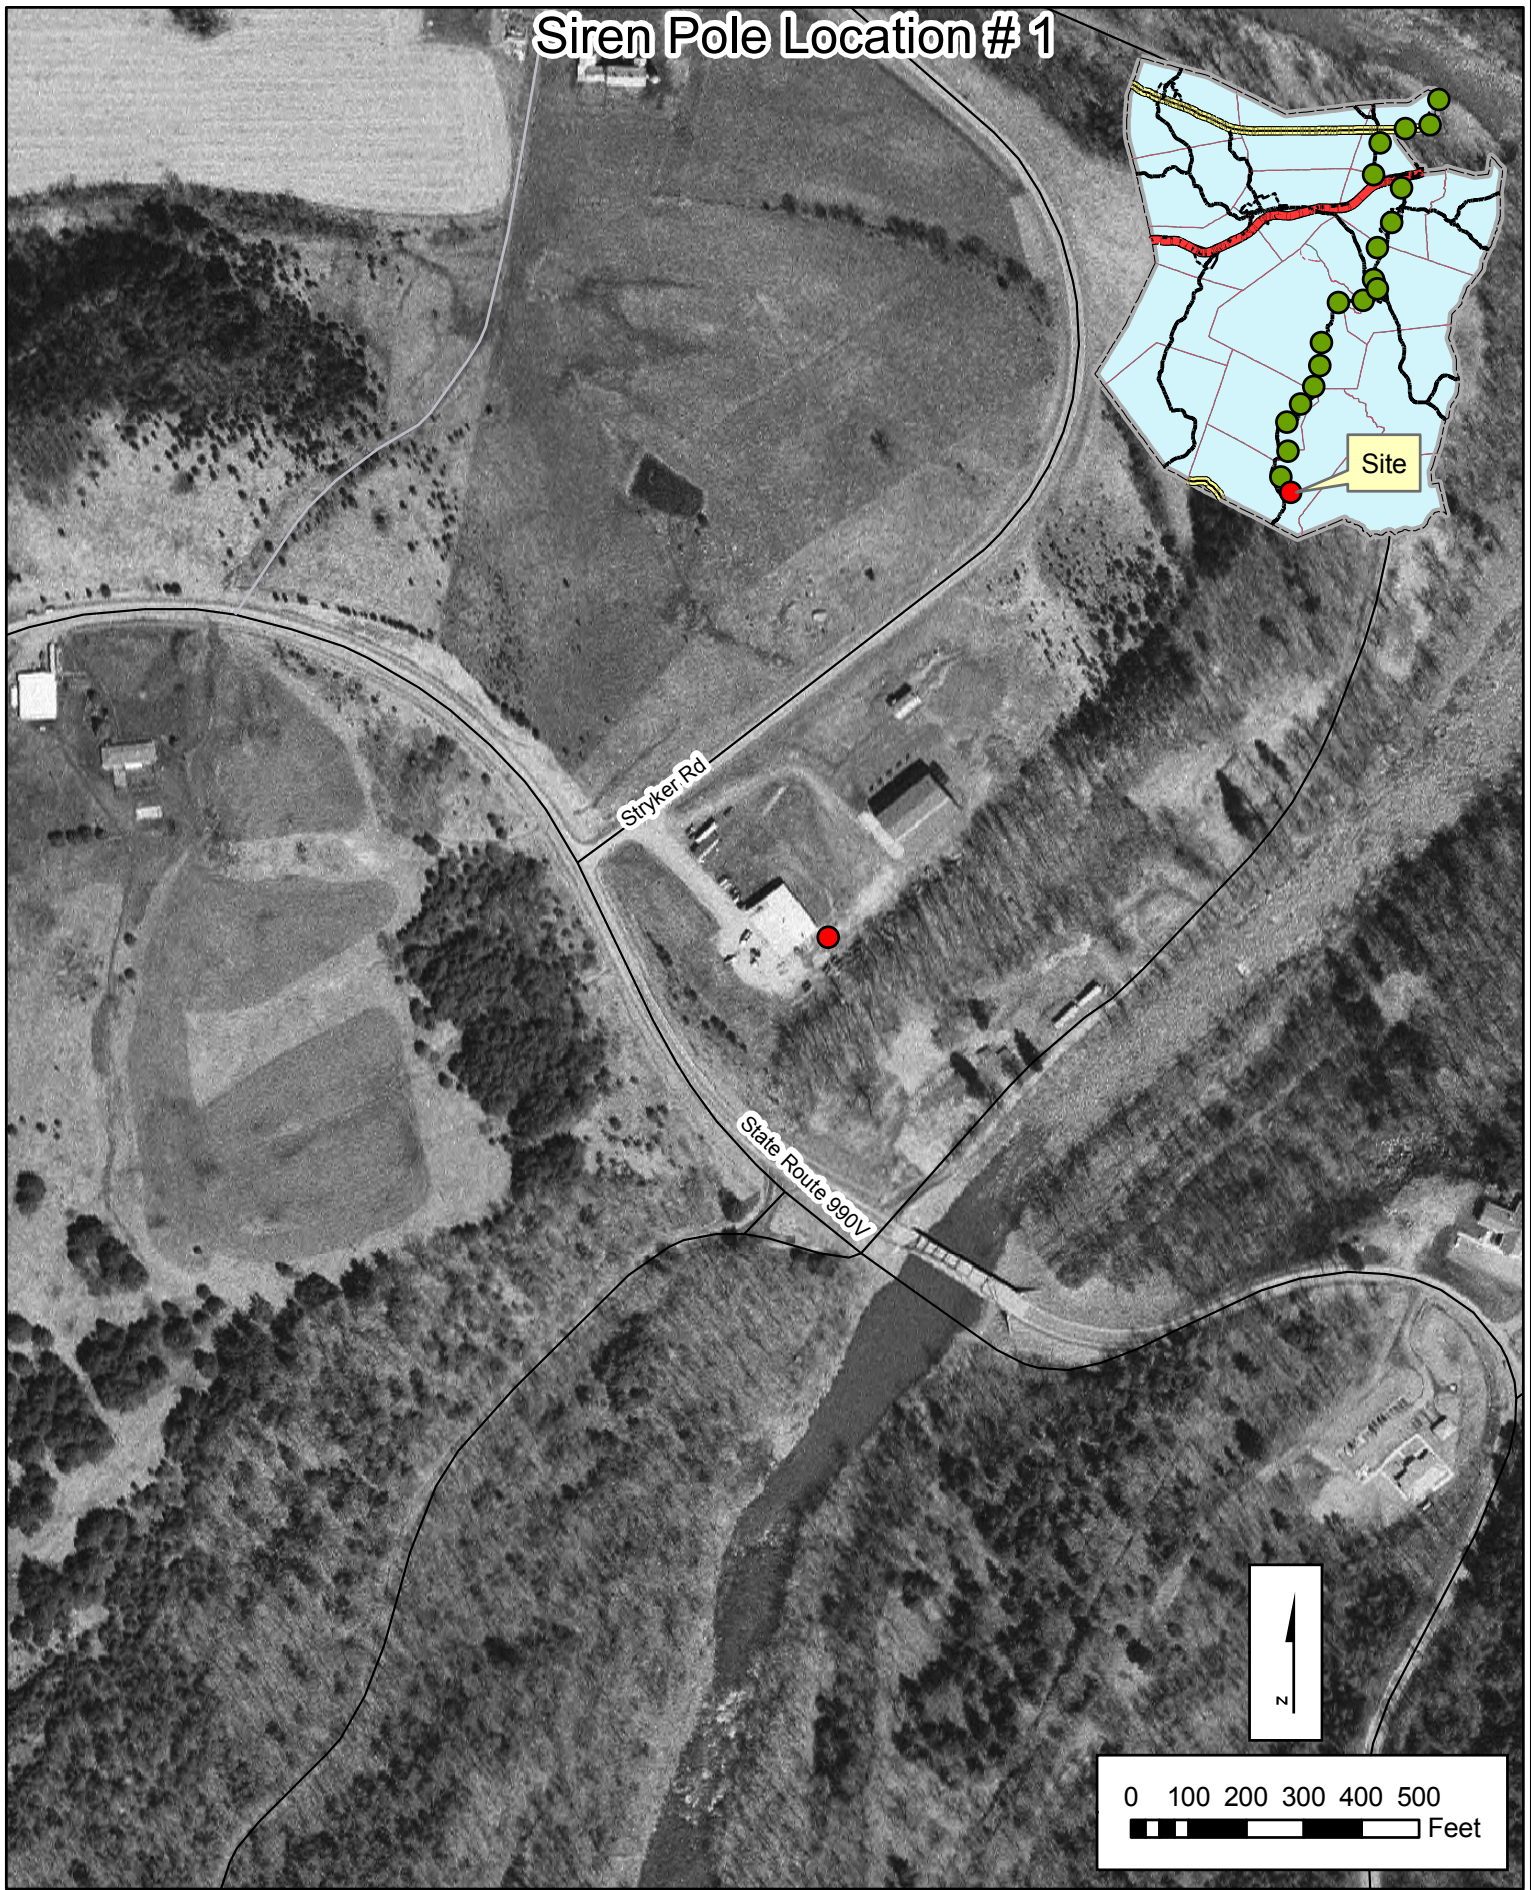

Siren Pole Location # 1

Gilboa Highway Garage

Town Property

Note: Easment Signed