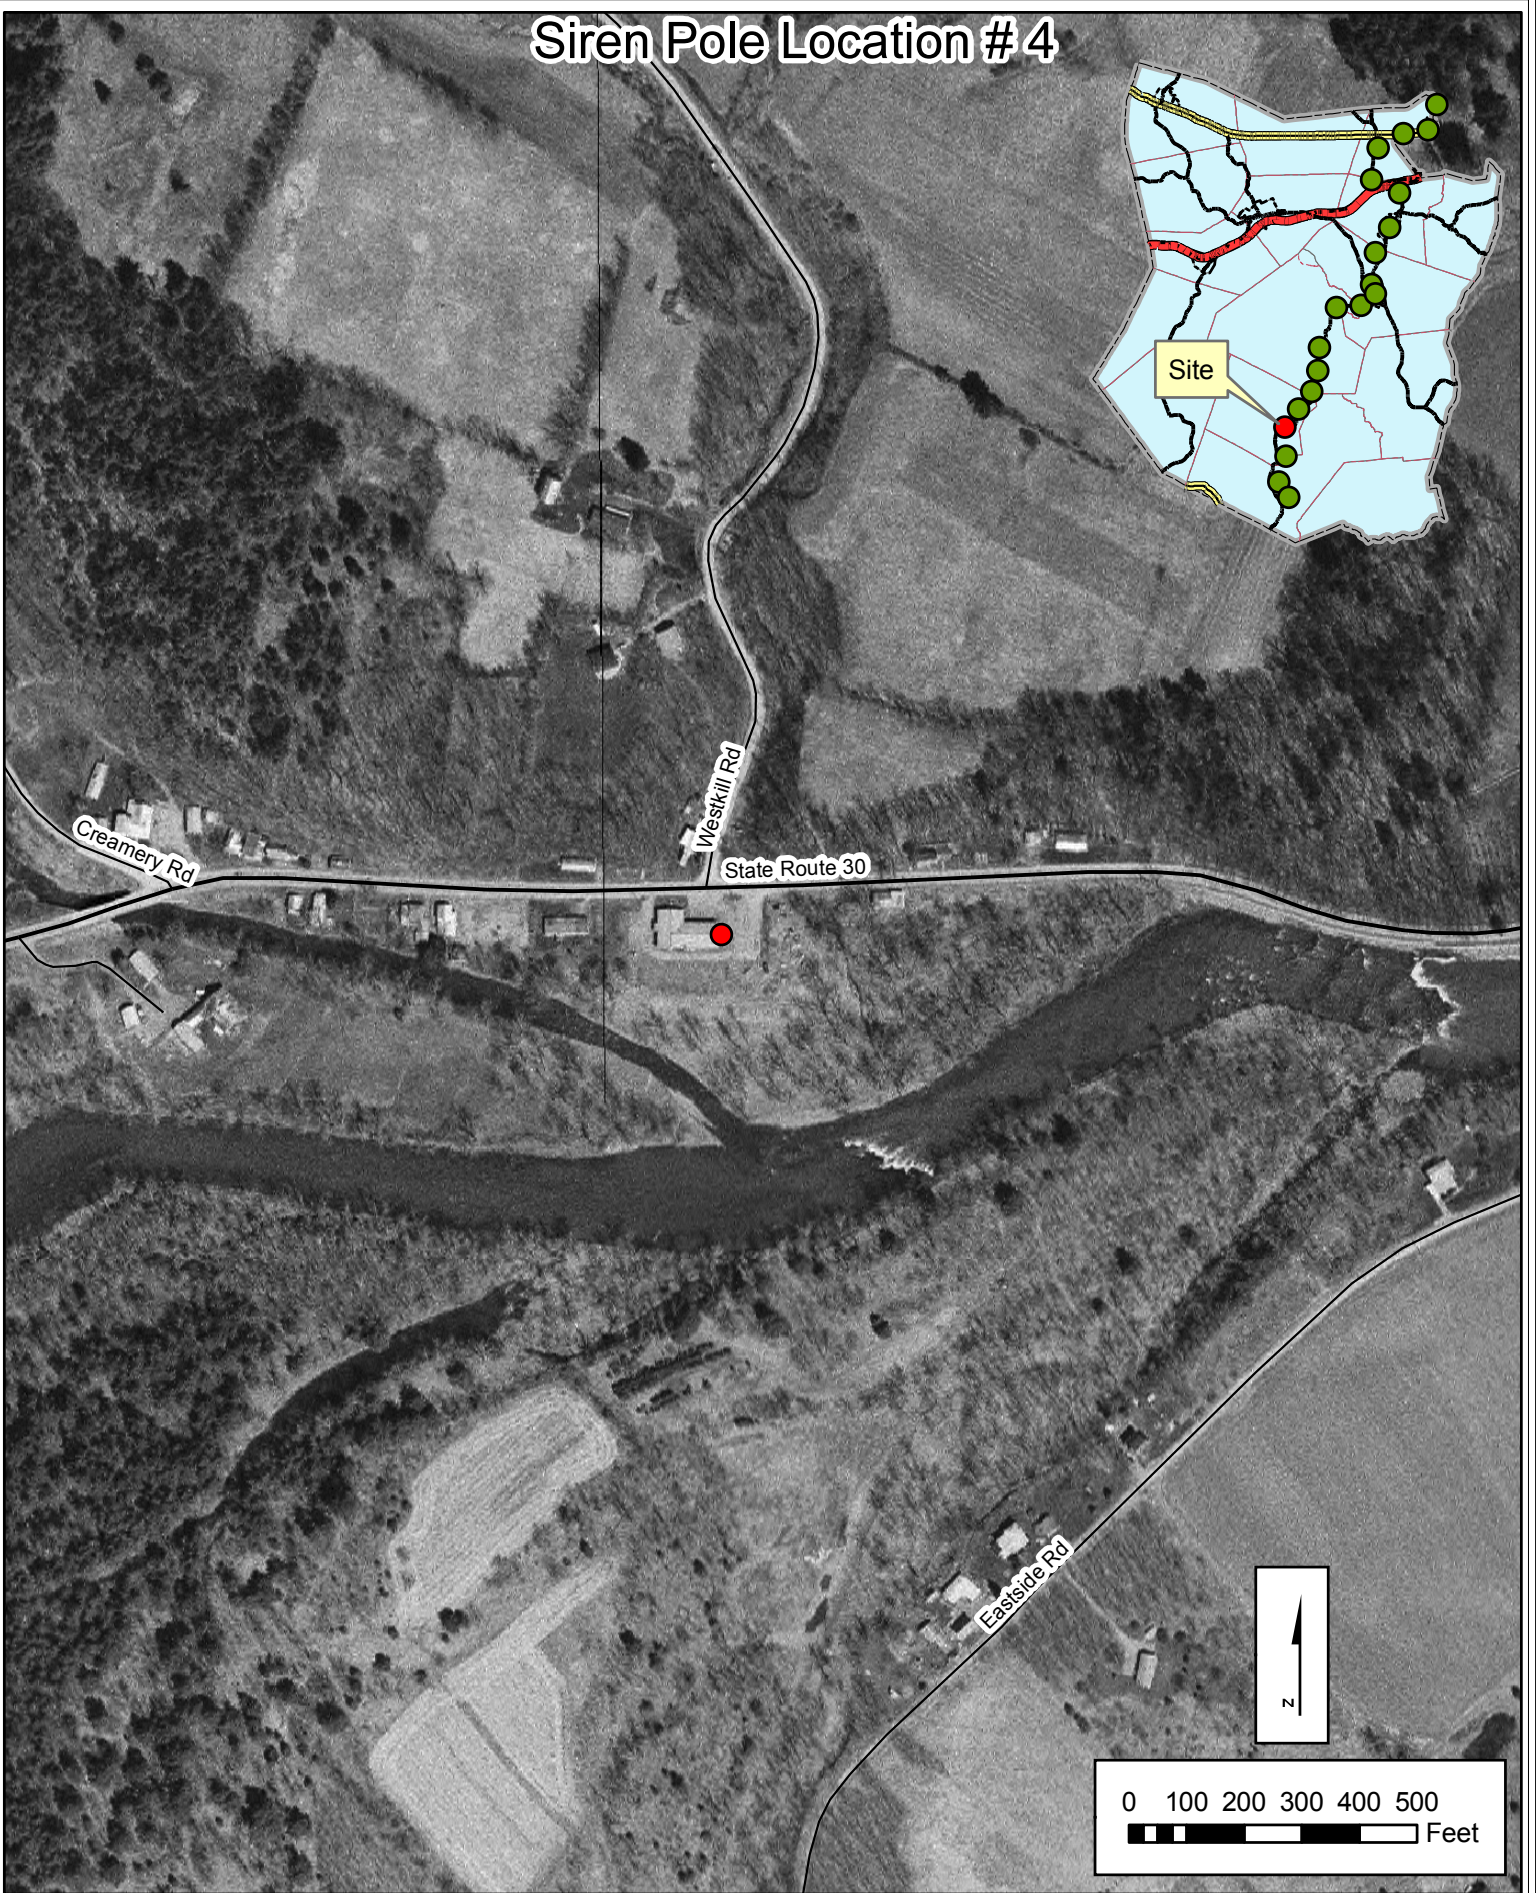

# Siren Pole Location # 4

North Blenheim  
Fire Department

Town of Blenheim Property

Note: Easement Signed