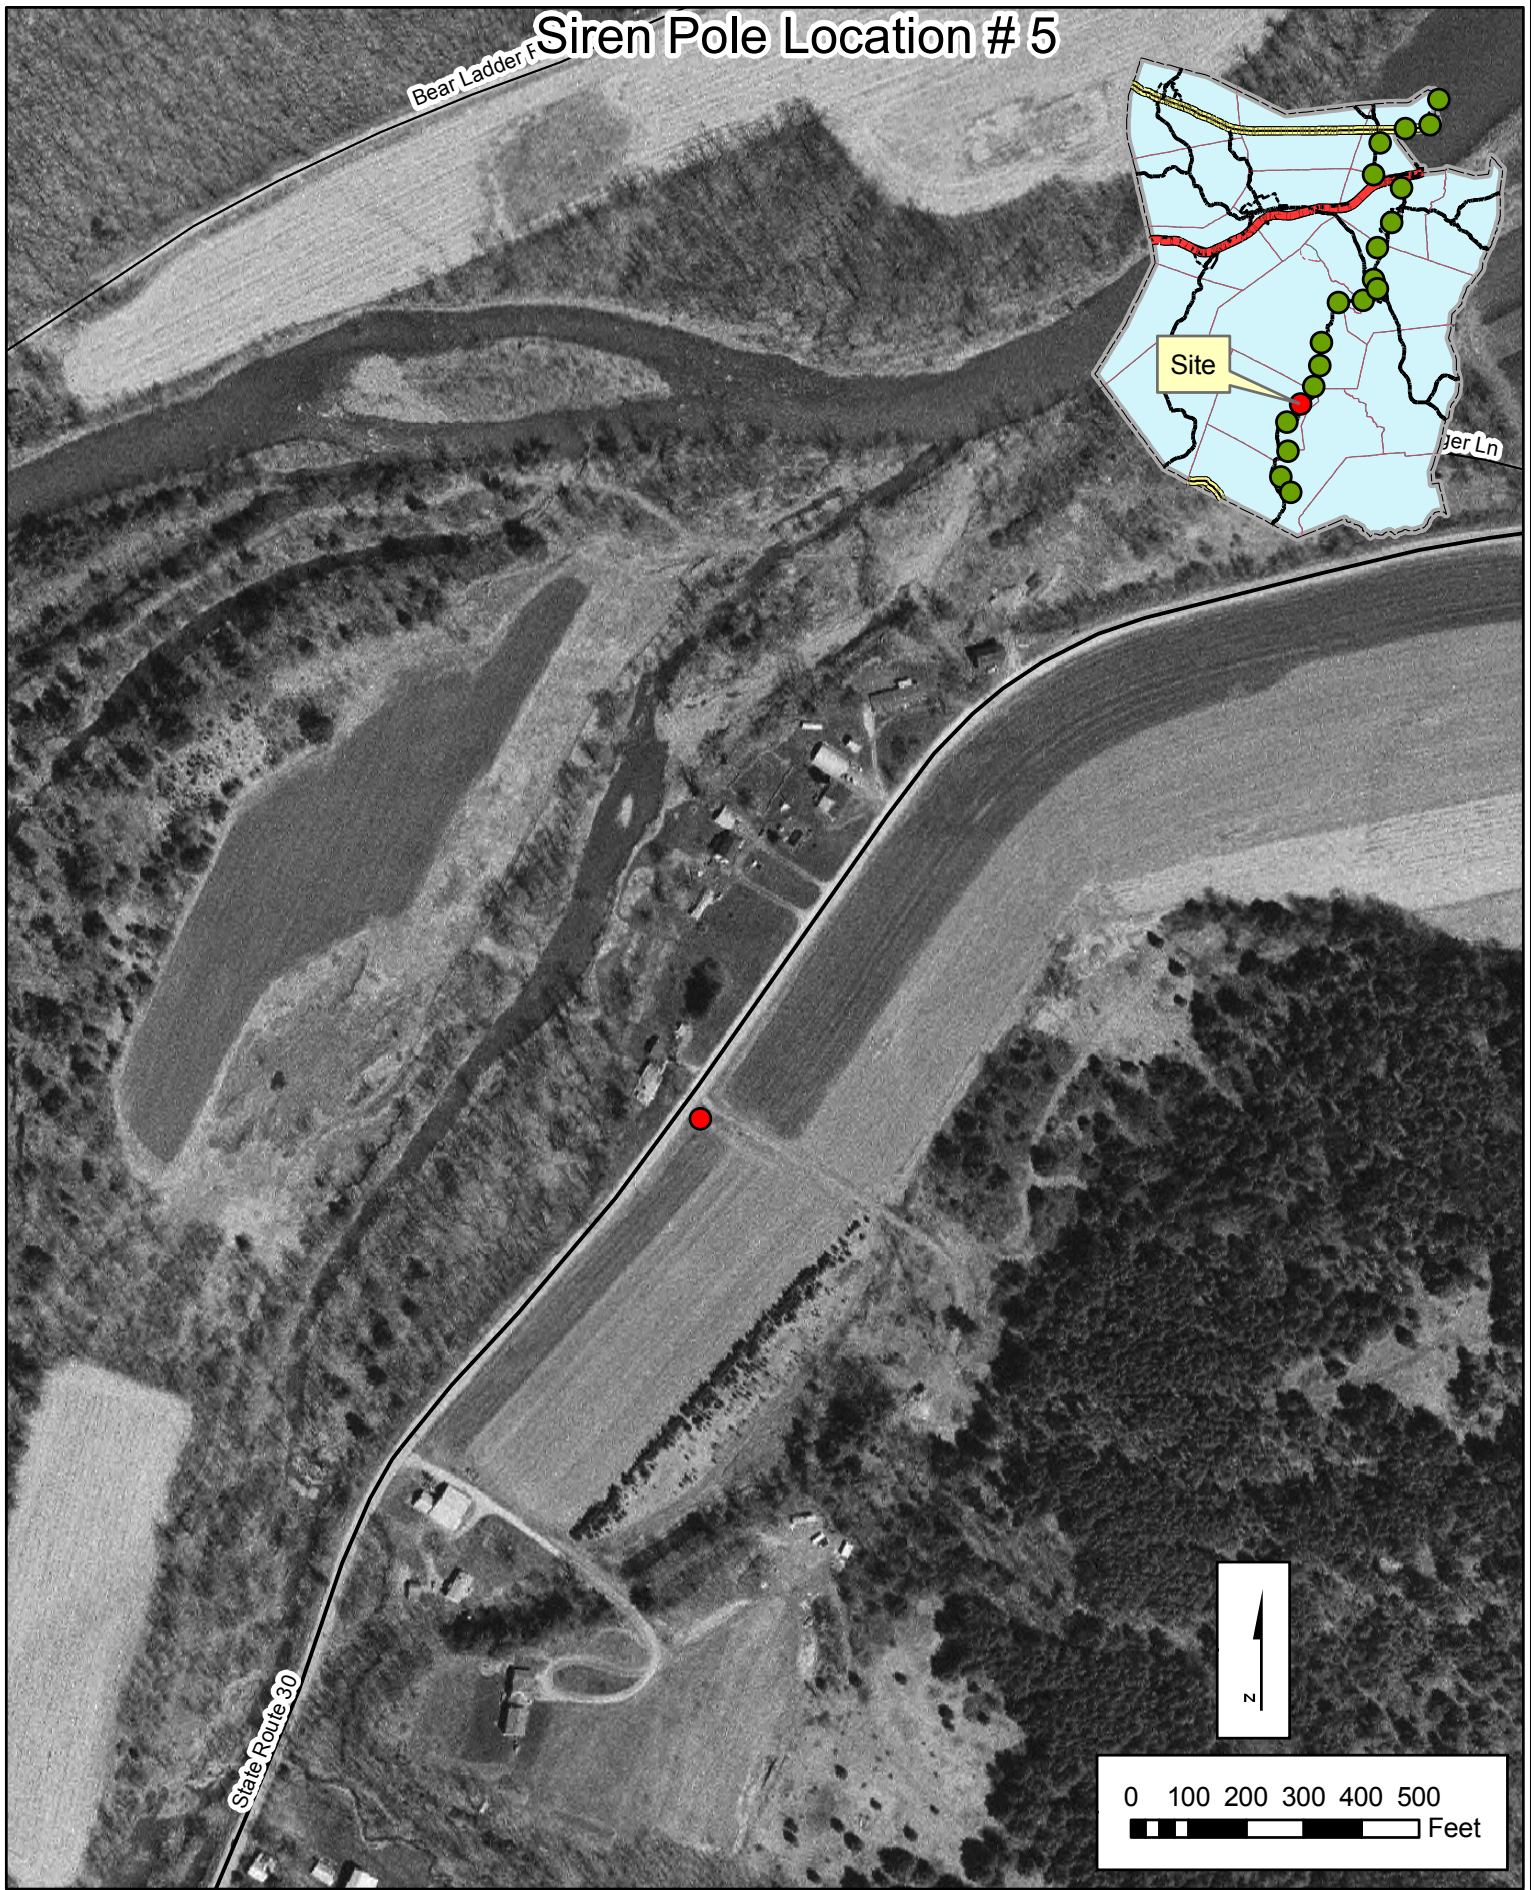

# Siren Pole Location # 5

Bear Ladder F

North Blenheim  
State Route 30

R.O.W. - NYS DOT

Note: DOT Work Permit Approved