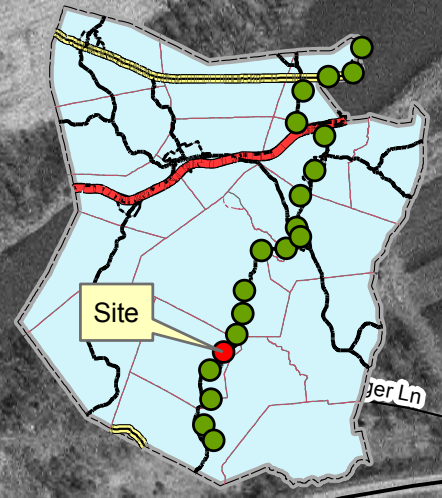

# Siren Pole Location # 5

Bear Ladder F

North Blenheim  
State Route 30

R.O.W. - NYS DOT

Note: DOT Work Permit Approved