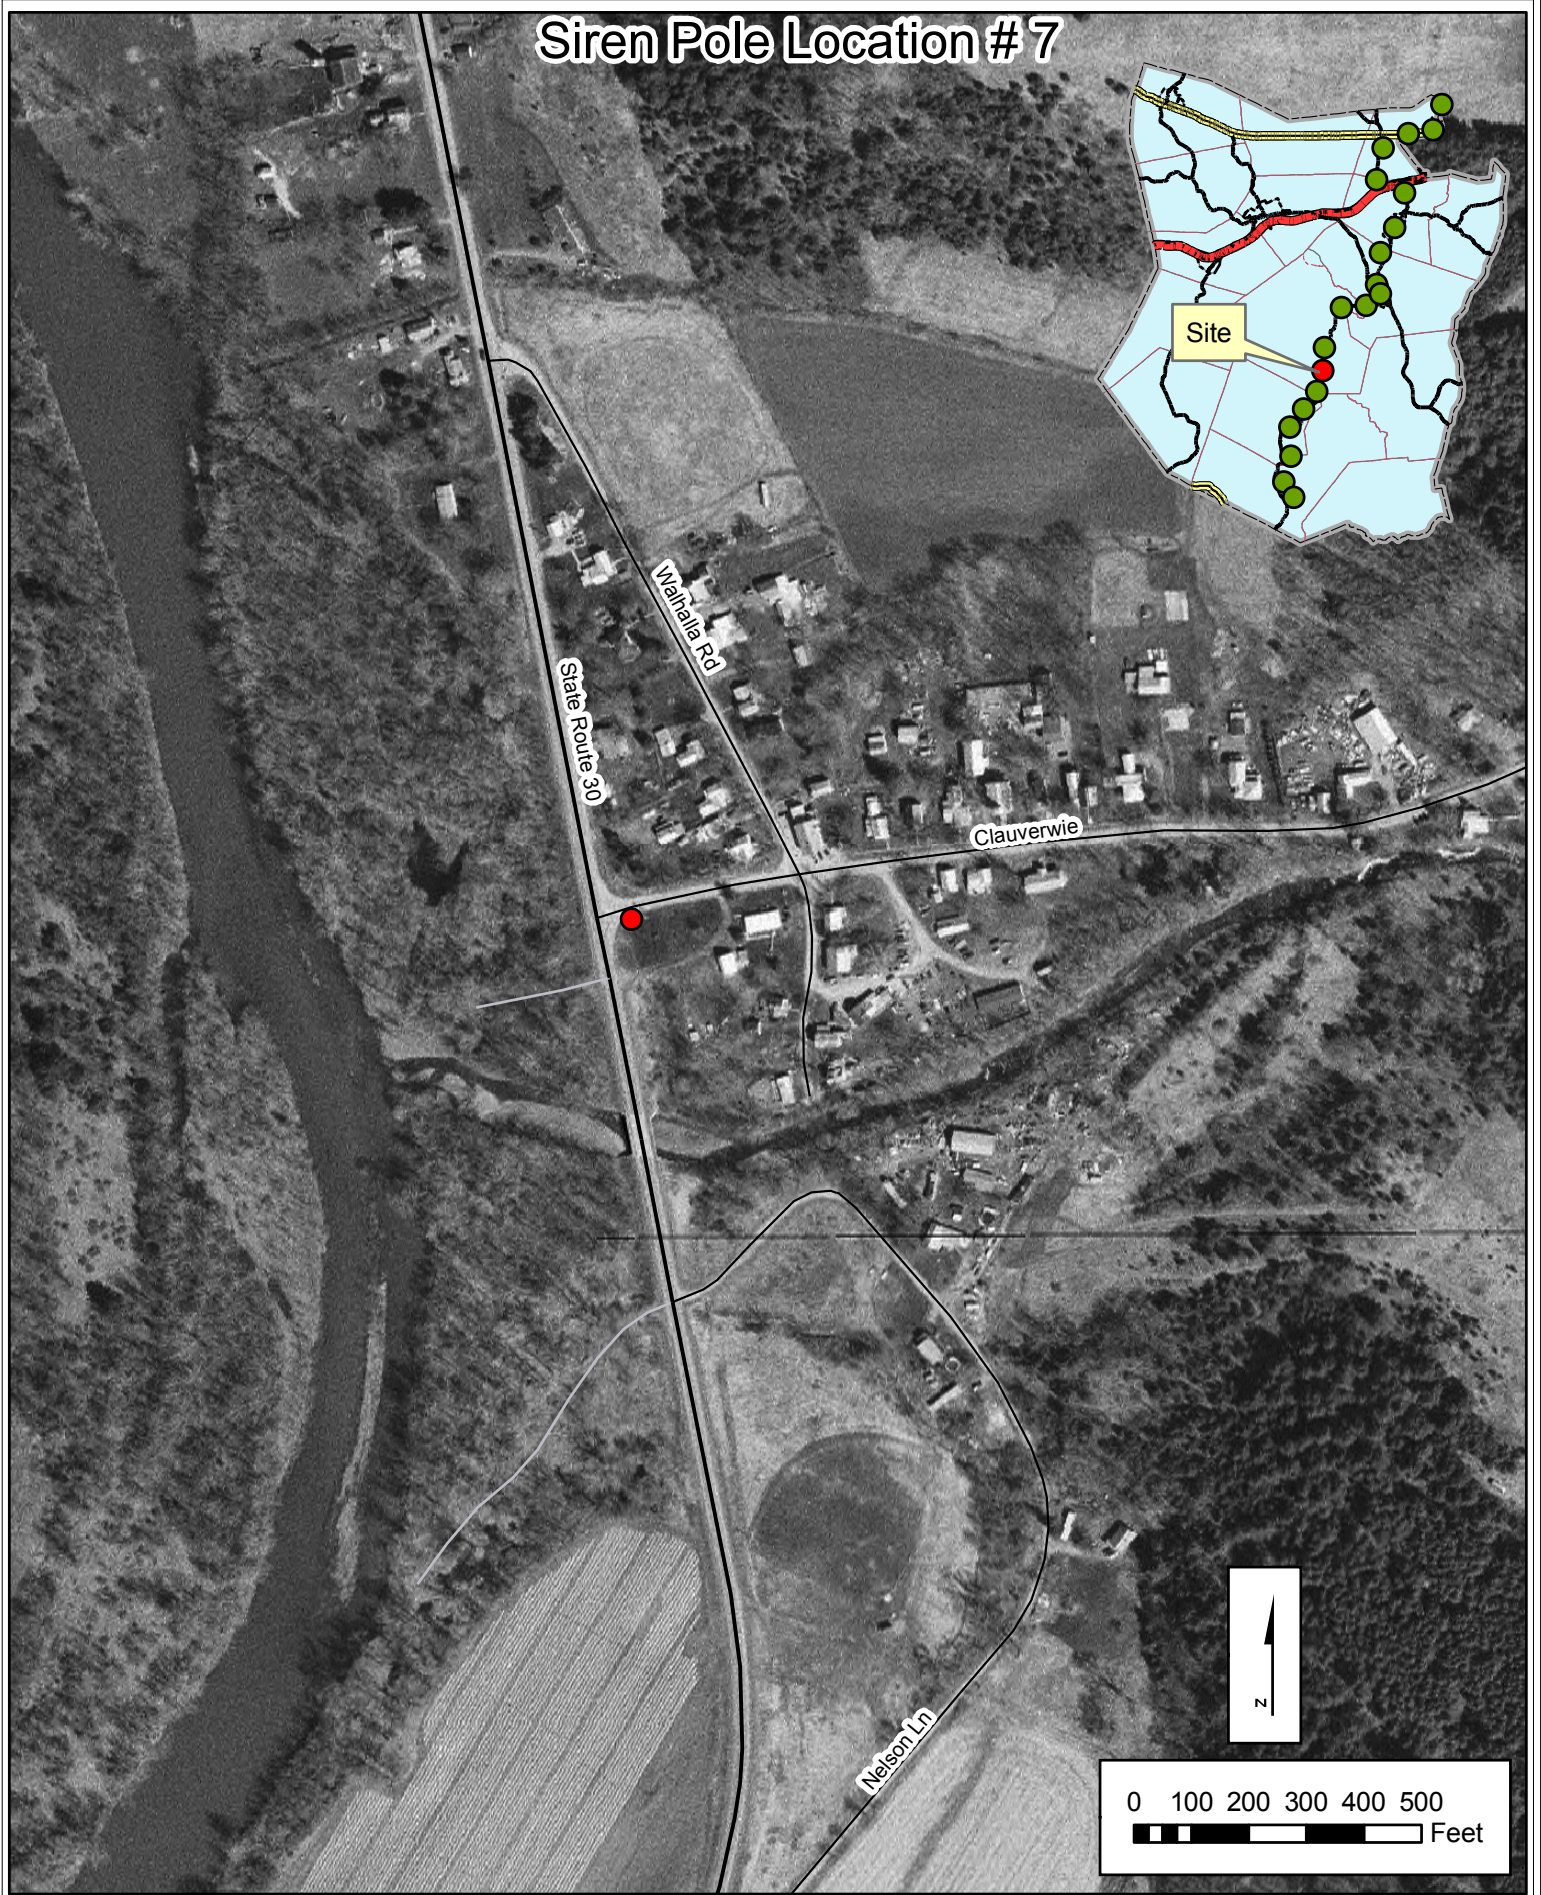

Siren Pole Location # 7

Breakabeen

R.O.W. - NYSDOT

Note: Work Permit Approved