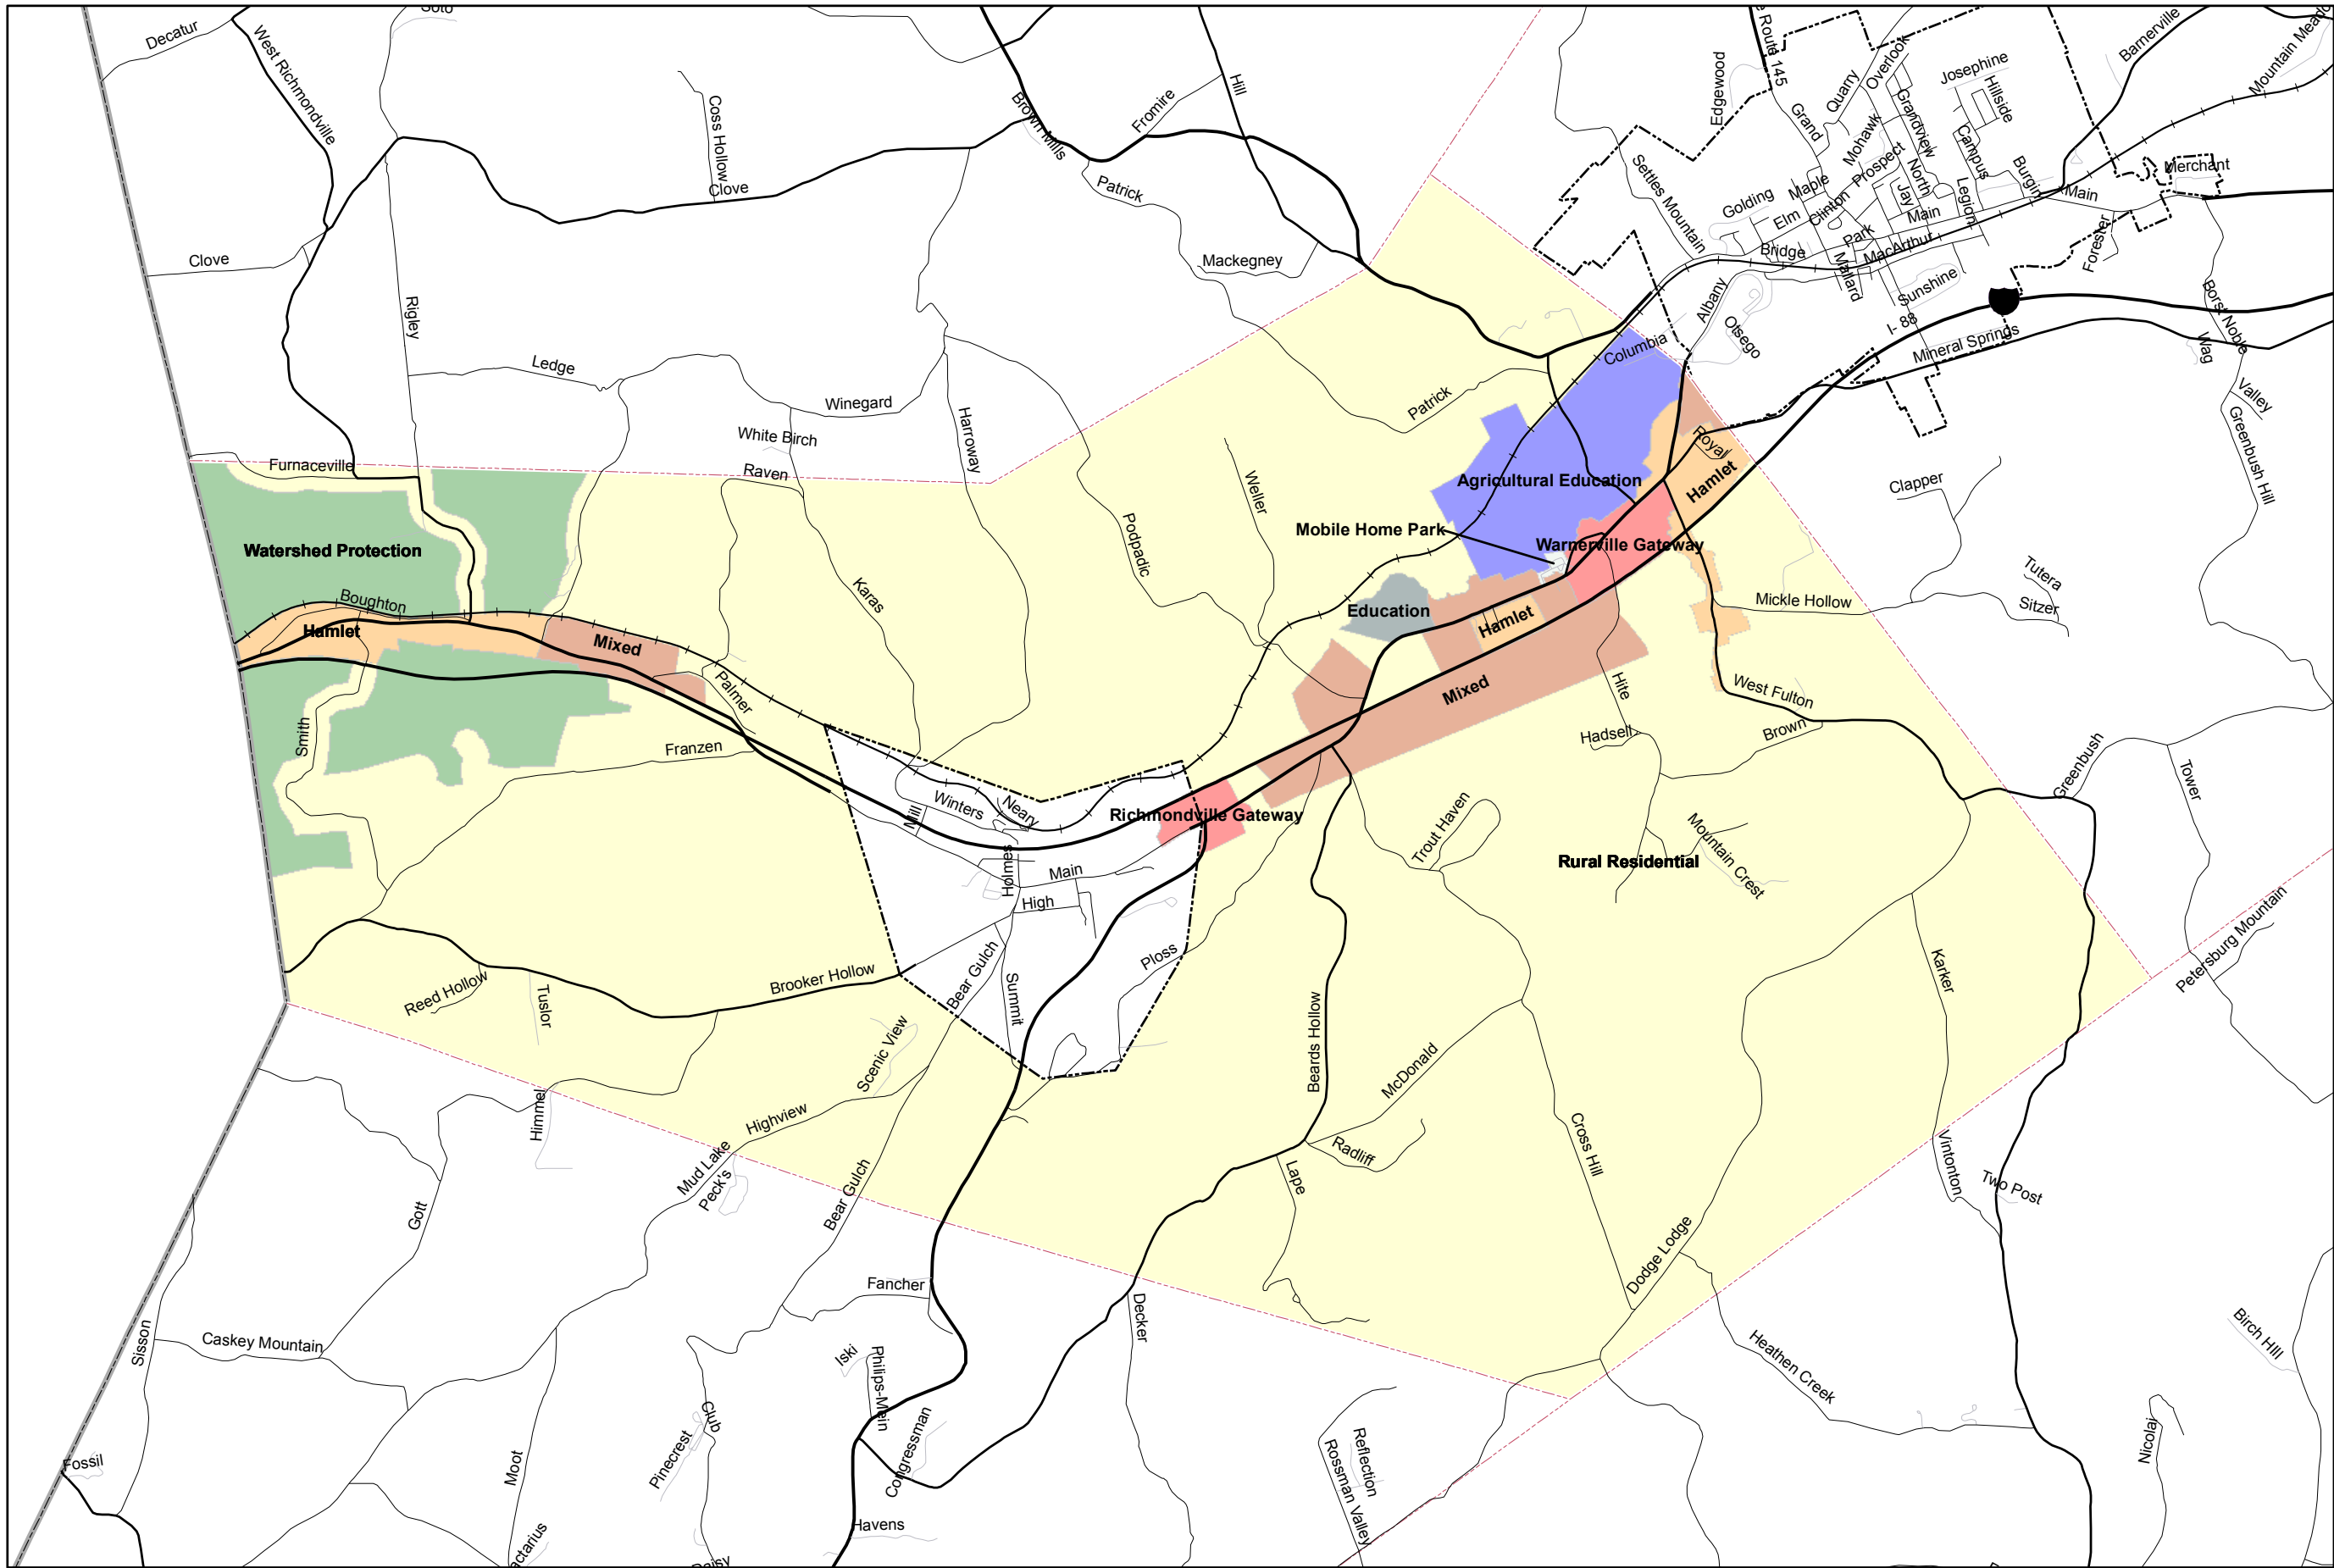

Proposed Land Use

February 2006

Legend

Zoning

Land Use Zone

- Village
- Agricultural Education
- Education
- Rural Residential
- Mobile Home Park
- Mixed
- Hamlet
- Richmondville Gateway
- Warnerville Gateway
- Watershed Protection

1 inch equals 4,000.000000 feet
Miles