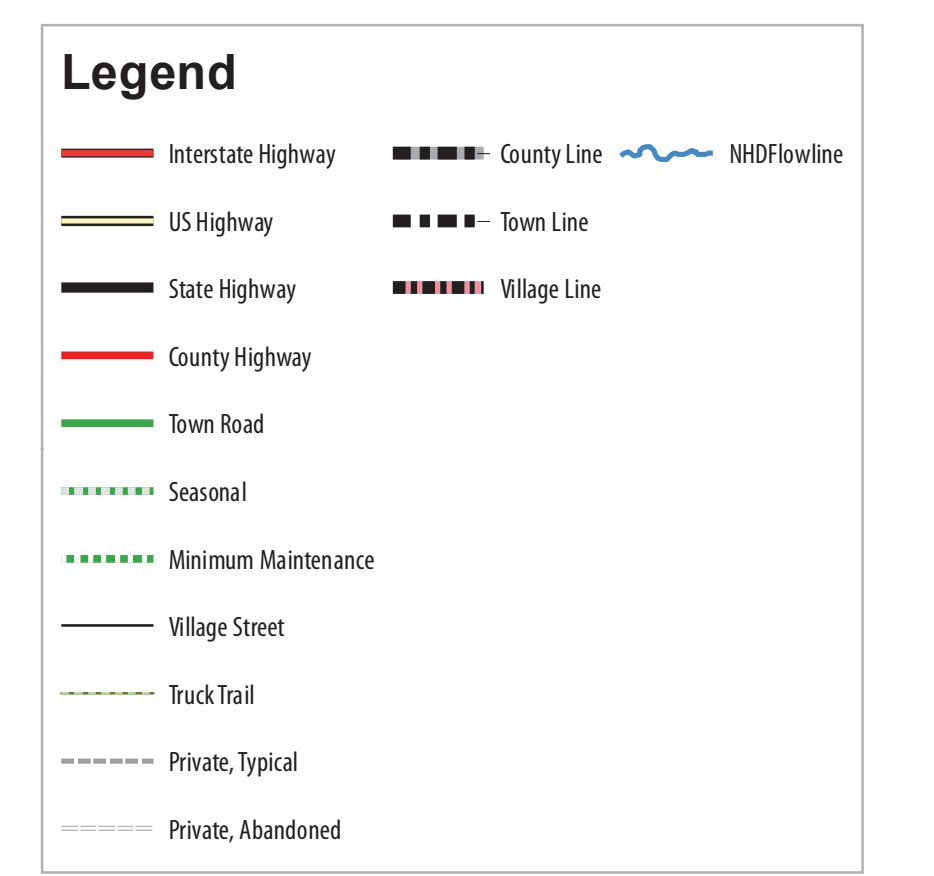

Town of Sharon Comprehensive Plan

Watersheds / Sub-Watersheds

Date: 1/17/2012

Community Planning & Environmental Associates

SCHOHARIE COUNTY PLANNING & DEVELOPMENT AGENCY