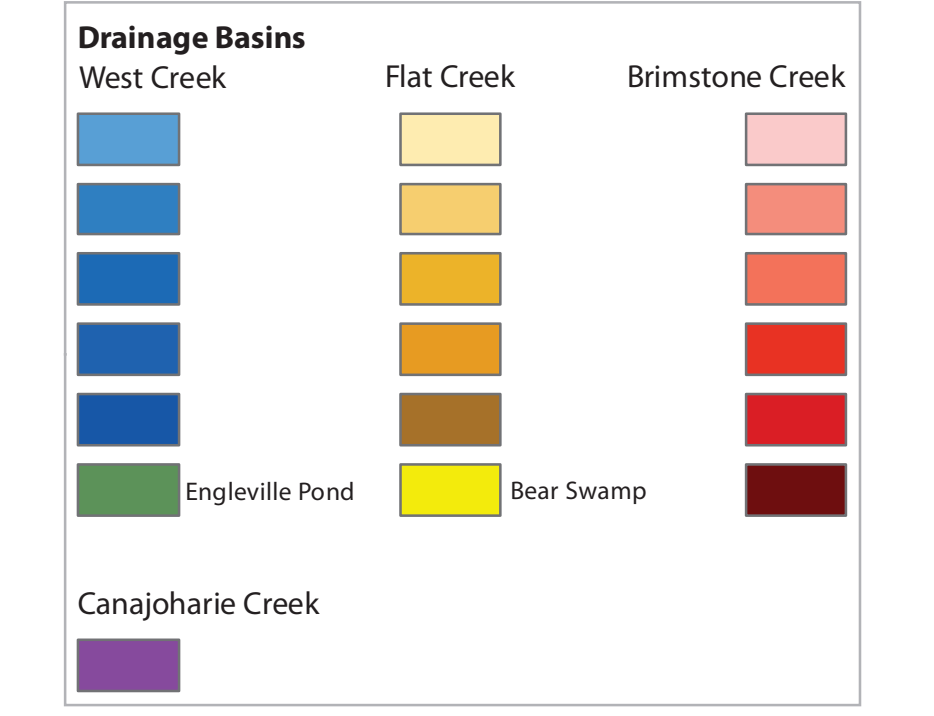

Town of Sharon Comprehensive Plan

Watersheds / Sub-Watersheds

Date: 1/17/2012

Community Planning & Environmental Associates

SCHOHARIE COUNTY PLANNING & DEVELOPMENT AGENCY