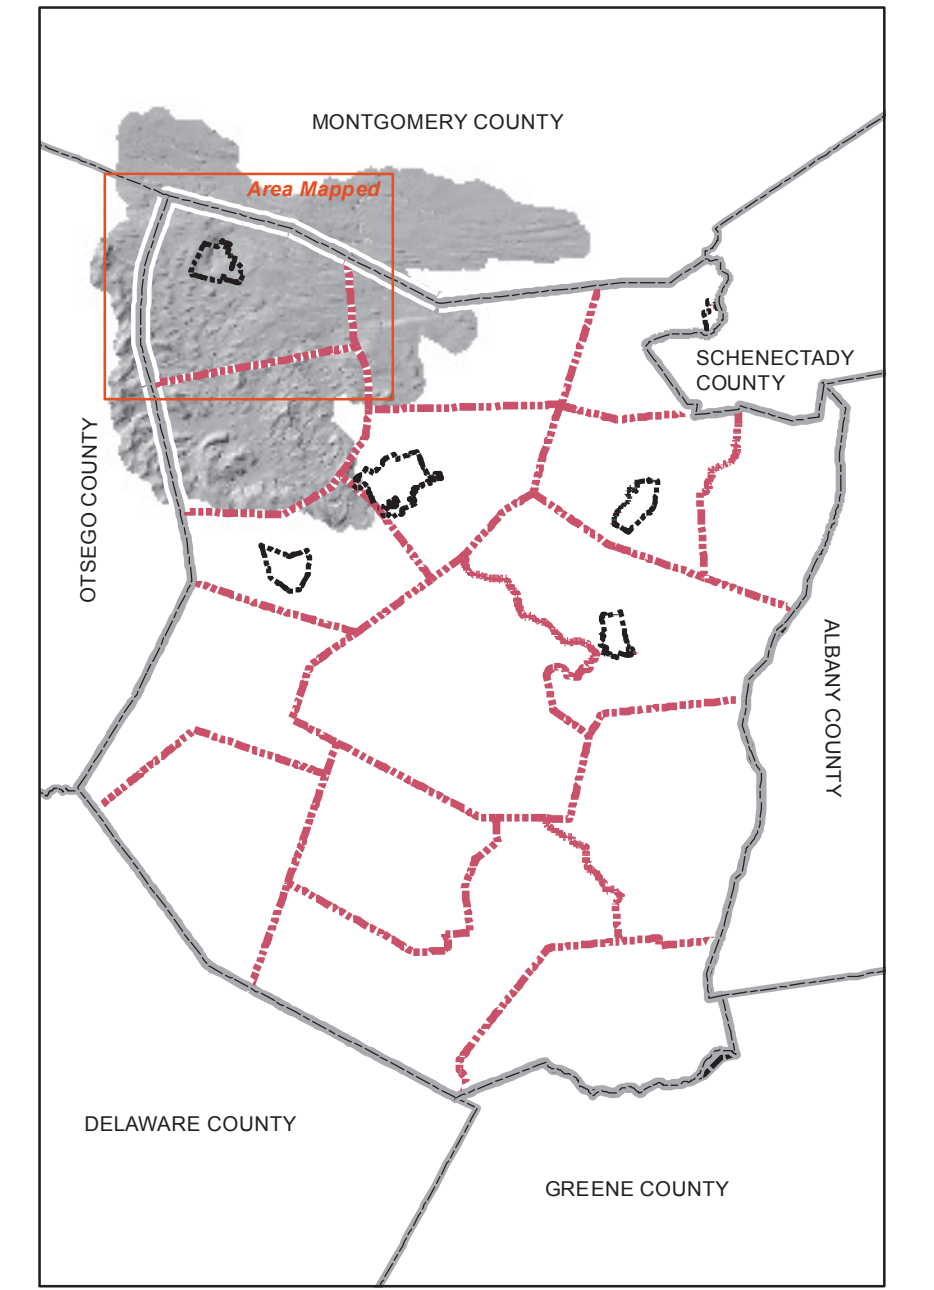

Town of Sharon Comprehensive Plan

Watersheds / Sub-Watersheds

Date: 1/17/2012

Community Planning & Environmental Associates

SCHOHARIE COUNTY PLANNING & DEVELOPMENT AGENCY