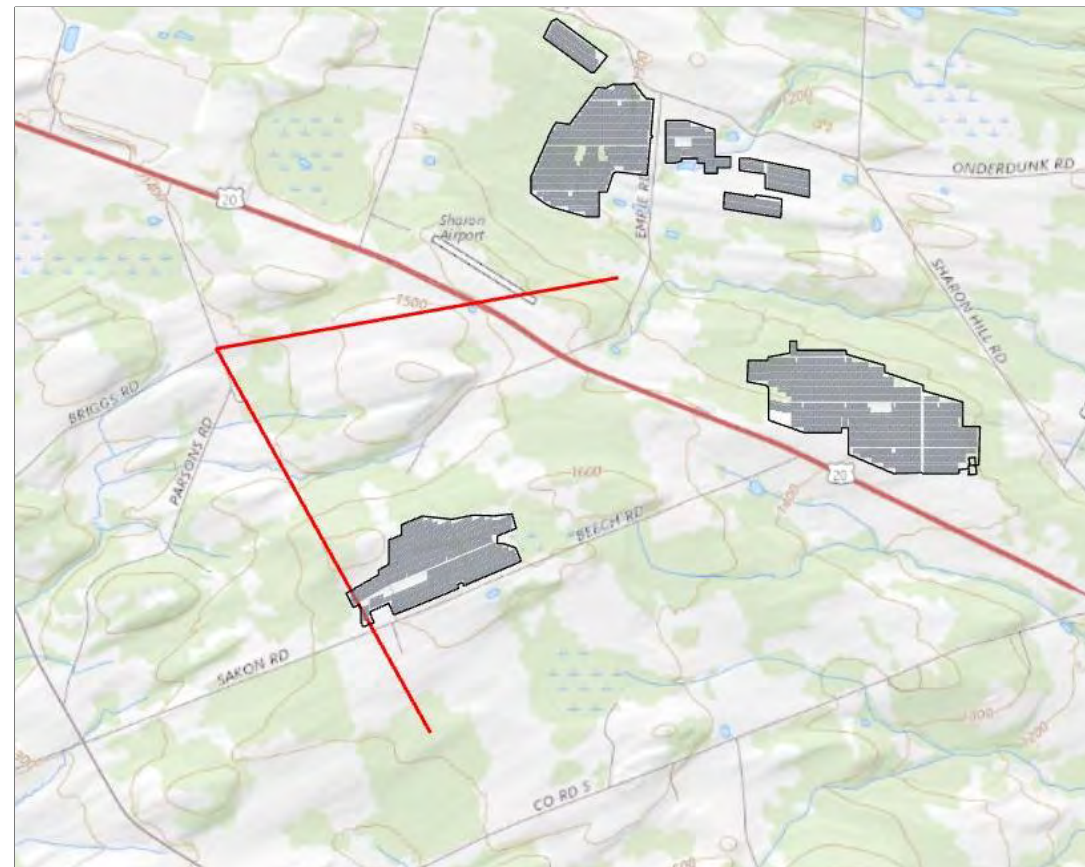

Viewpoint Location Aerial

Viewpoint Location Topo

Viewpoint Coordinates in	466213.8
NY State Plane East	1435857.6
Viewpoint Location	Parsons Rd
Viewer Elevation (ft msl)	1376
Distance to Fenceline	1.3 miles
Direction of View	SE to E
Lens Setting	50 mm
Date/Time	5.1.2018/1:55 pm

East Point Energy Center
 Sharon, New York
 Visual Simulation of Project
 August 2019