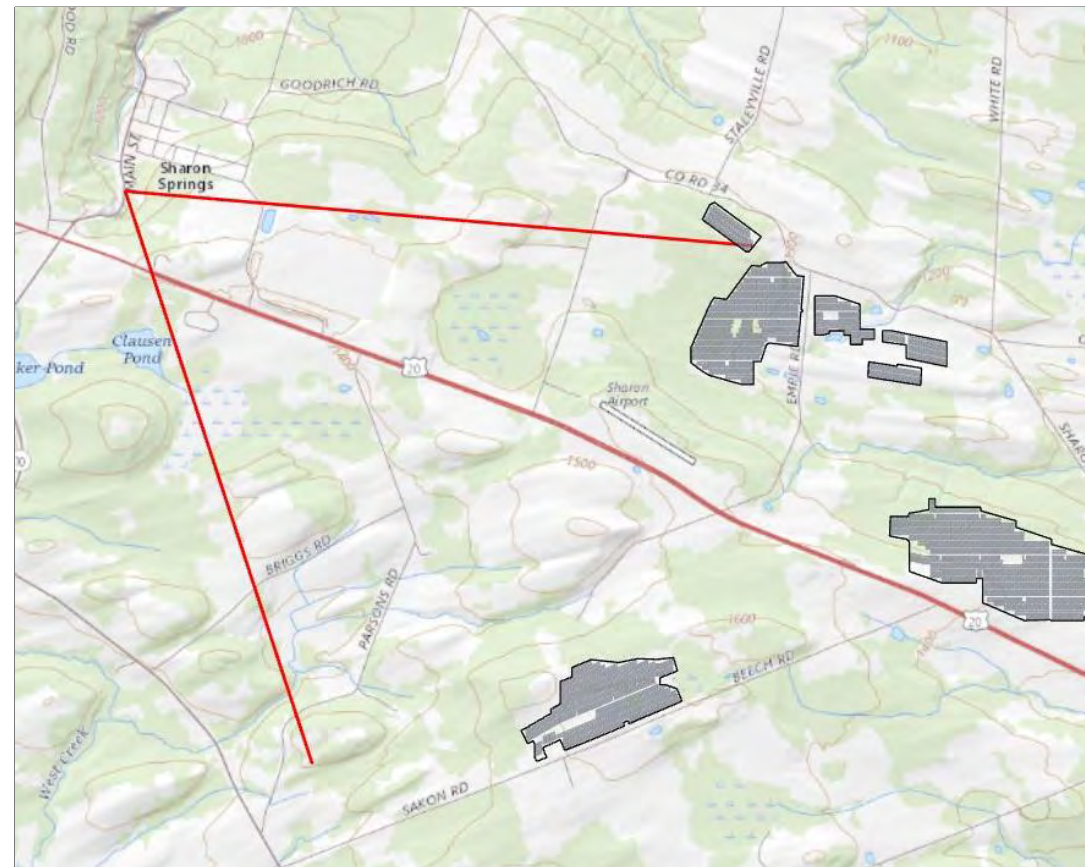

Viewpoint Location Aerial

Viewpoint Location Topo

Viewpoint Coordinates in	460609.1
NY State Plane East	1442208.3
Viewpoint Location	Sharon Springs
Viewer Elevation (ft msl)	1171
Distance to Fenceline	2.2 miles
Direction of View	E to SE
Lens Setting	50
Date/Time	10.1.2018/12:00 pm

East Point Energy Center
 Sharon, New York
 Visual Simulation of Project
 August 2019