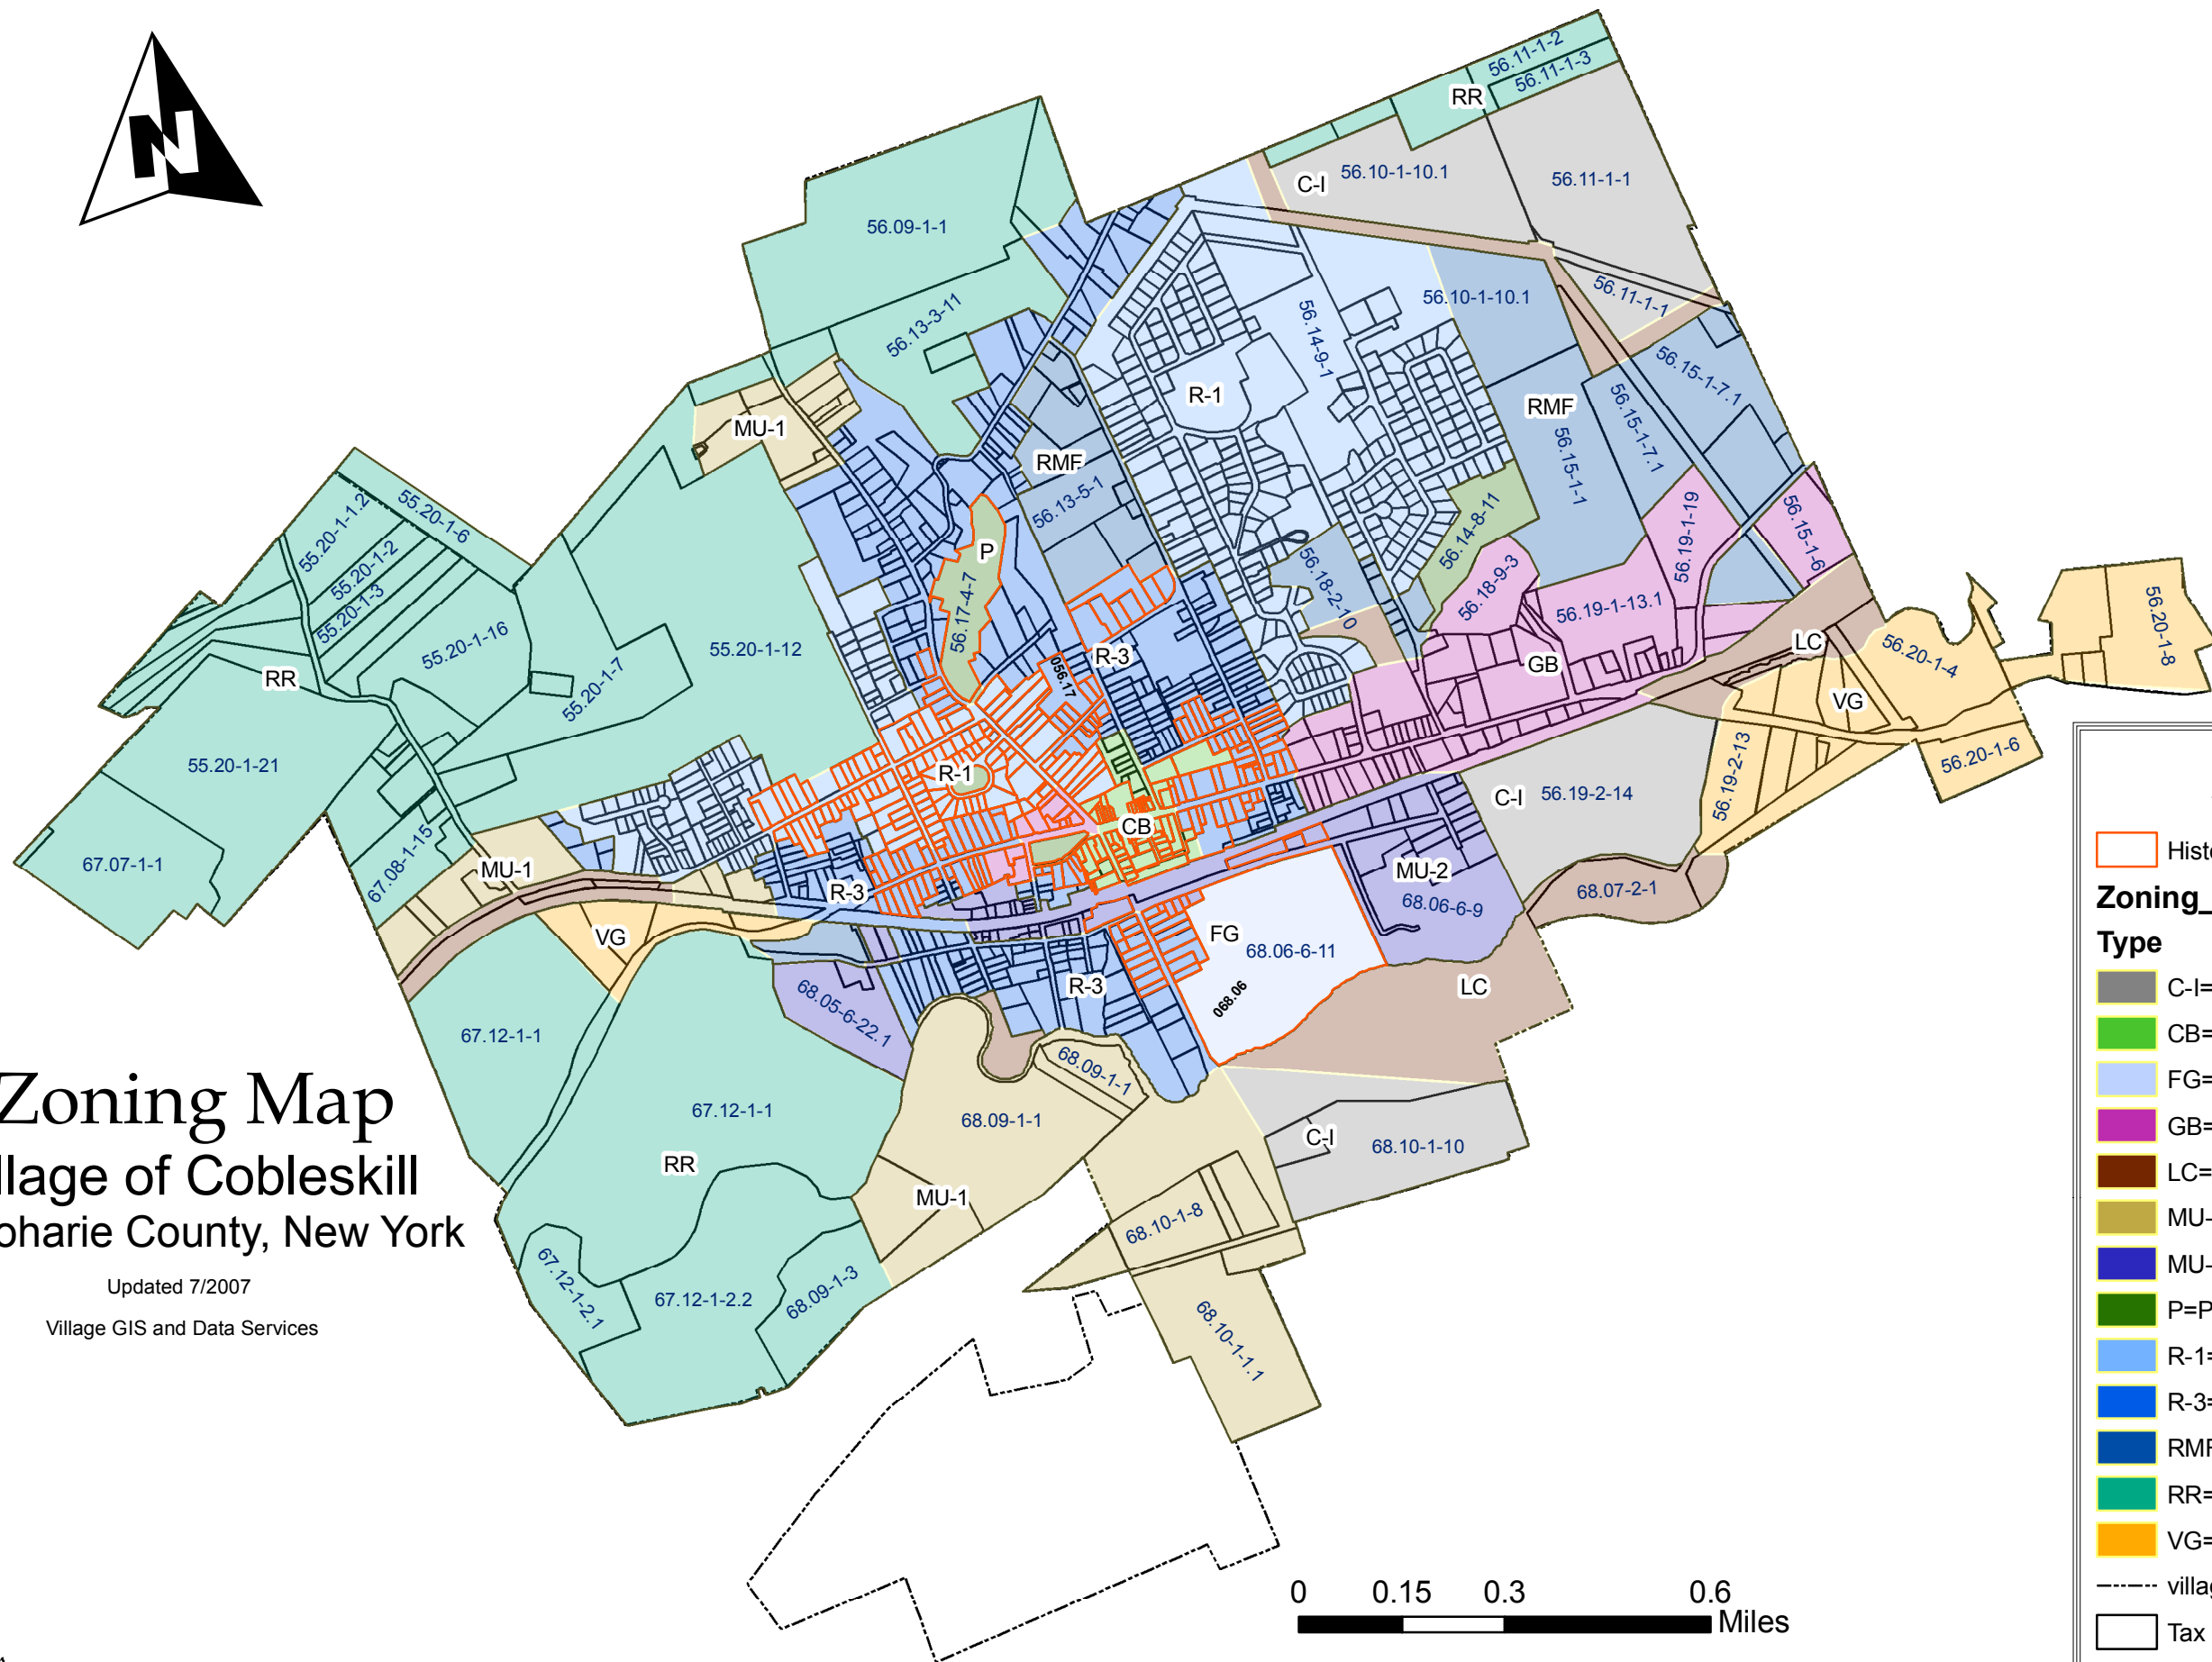

Zoning Map

Village of Cobleskill

Schoharie County, New York

Updated 7/2007
Village GIS and Data Services

Legend

- Historic Cobleskill
- Zoning_Boundaries**
- Type**
- C-I=Commercial-Industrial
- CB=Central Business
- FG=Fairground
- GB=General Business
- LC=Land Conservation
- MU-1=Mixed Use-1
- MU-2=Mixed Use-2
- P=Park
- R-1=Residential-1
- R-3=Residential-3
- RMF=Residential-Multifamily
- RR=Residential-Rural
- VG=Village Gateway
- village boundary
- Tax Parcels