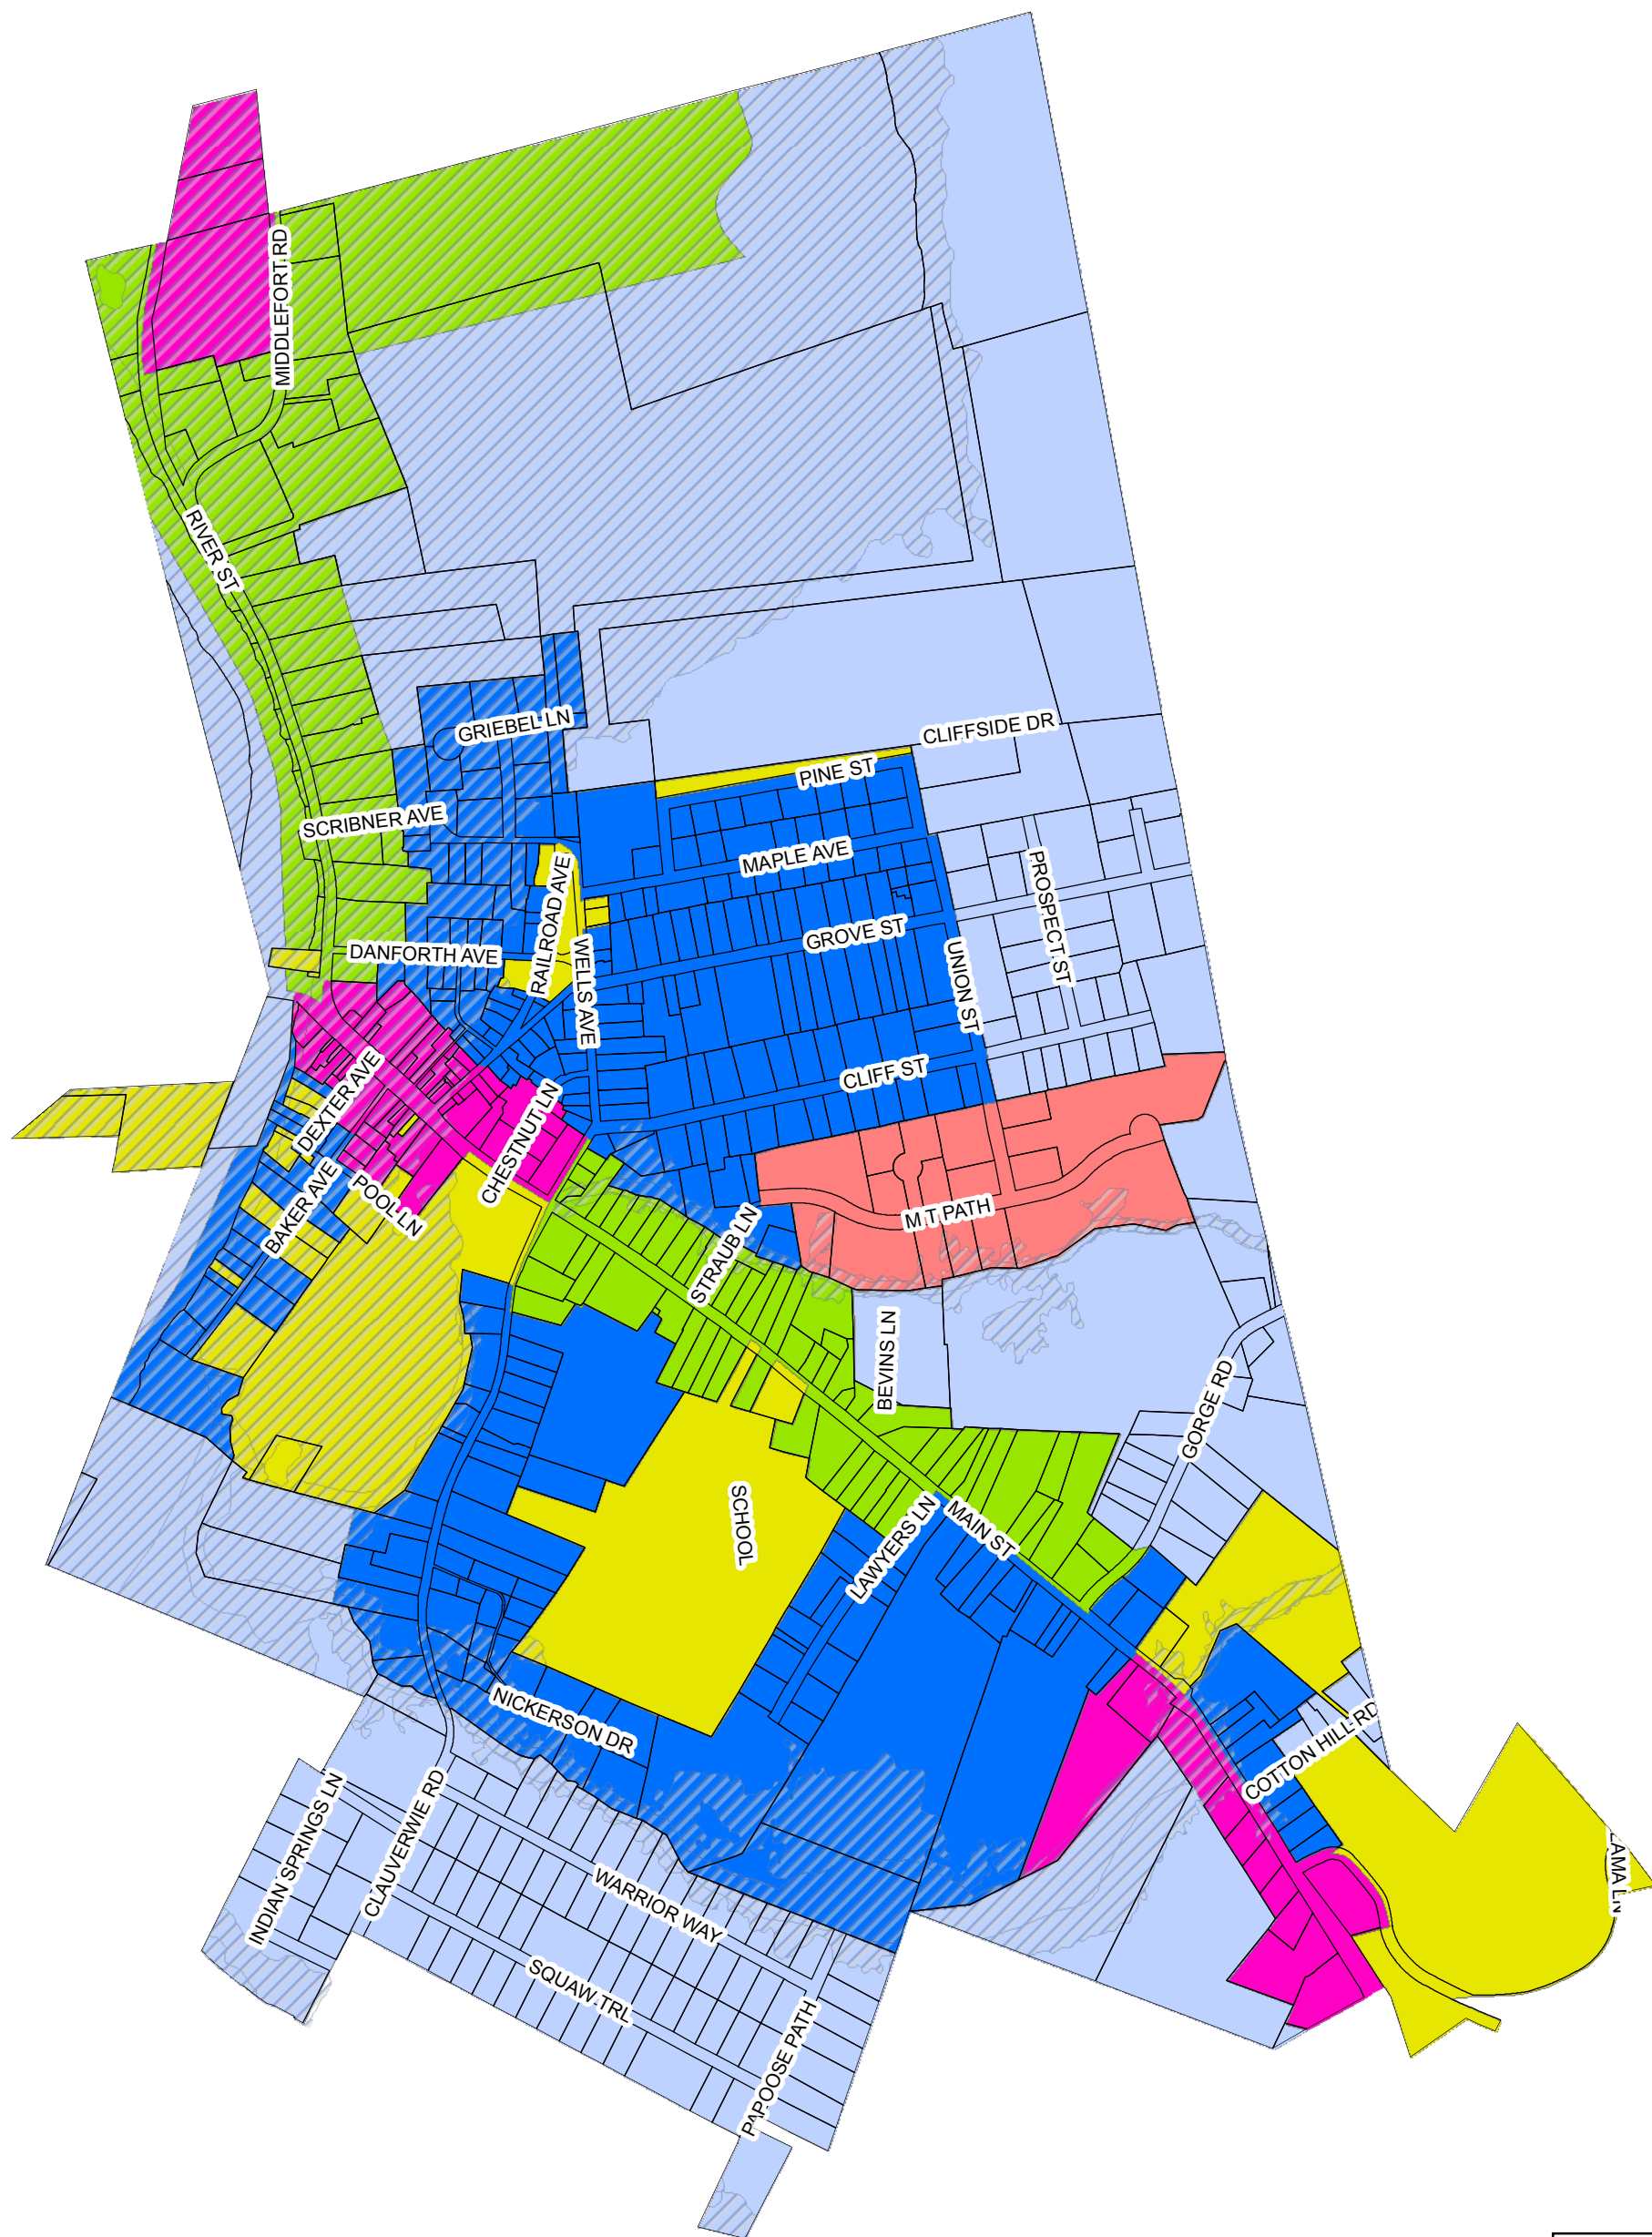

Village of Middleburgh Zoning I

Map 1 of 2
March 2, 2009

Legend

- Roads
- Parcel
- Floodplain
- A
- AE
- Zoning
- Commercial
- Historic
- Public
- Planned Development District
- Residential 2
- Residential 3

For an official description of the Village's Floodplain see the Flood Insurance Rate Maps (FIRM) provided in the Village Clerk's office.