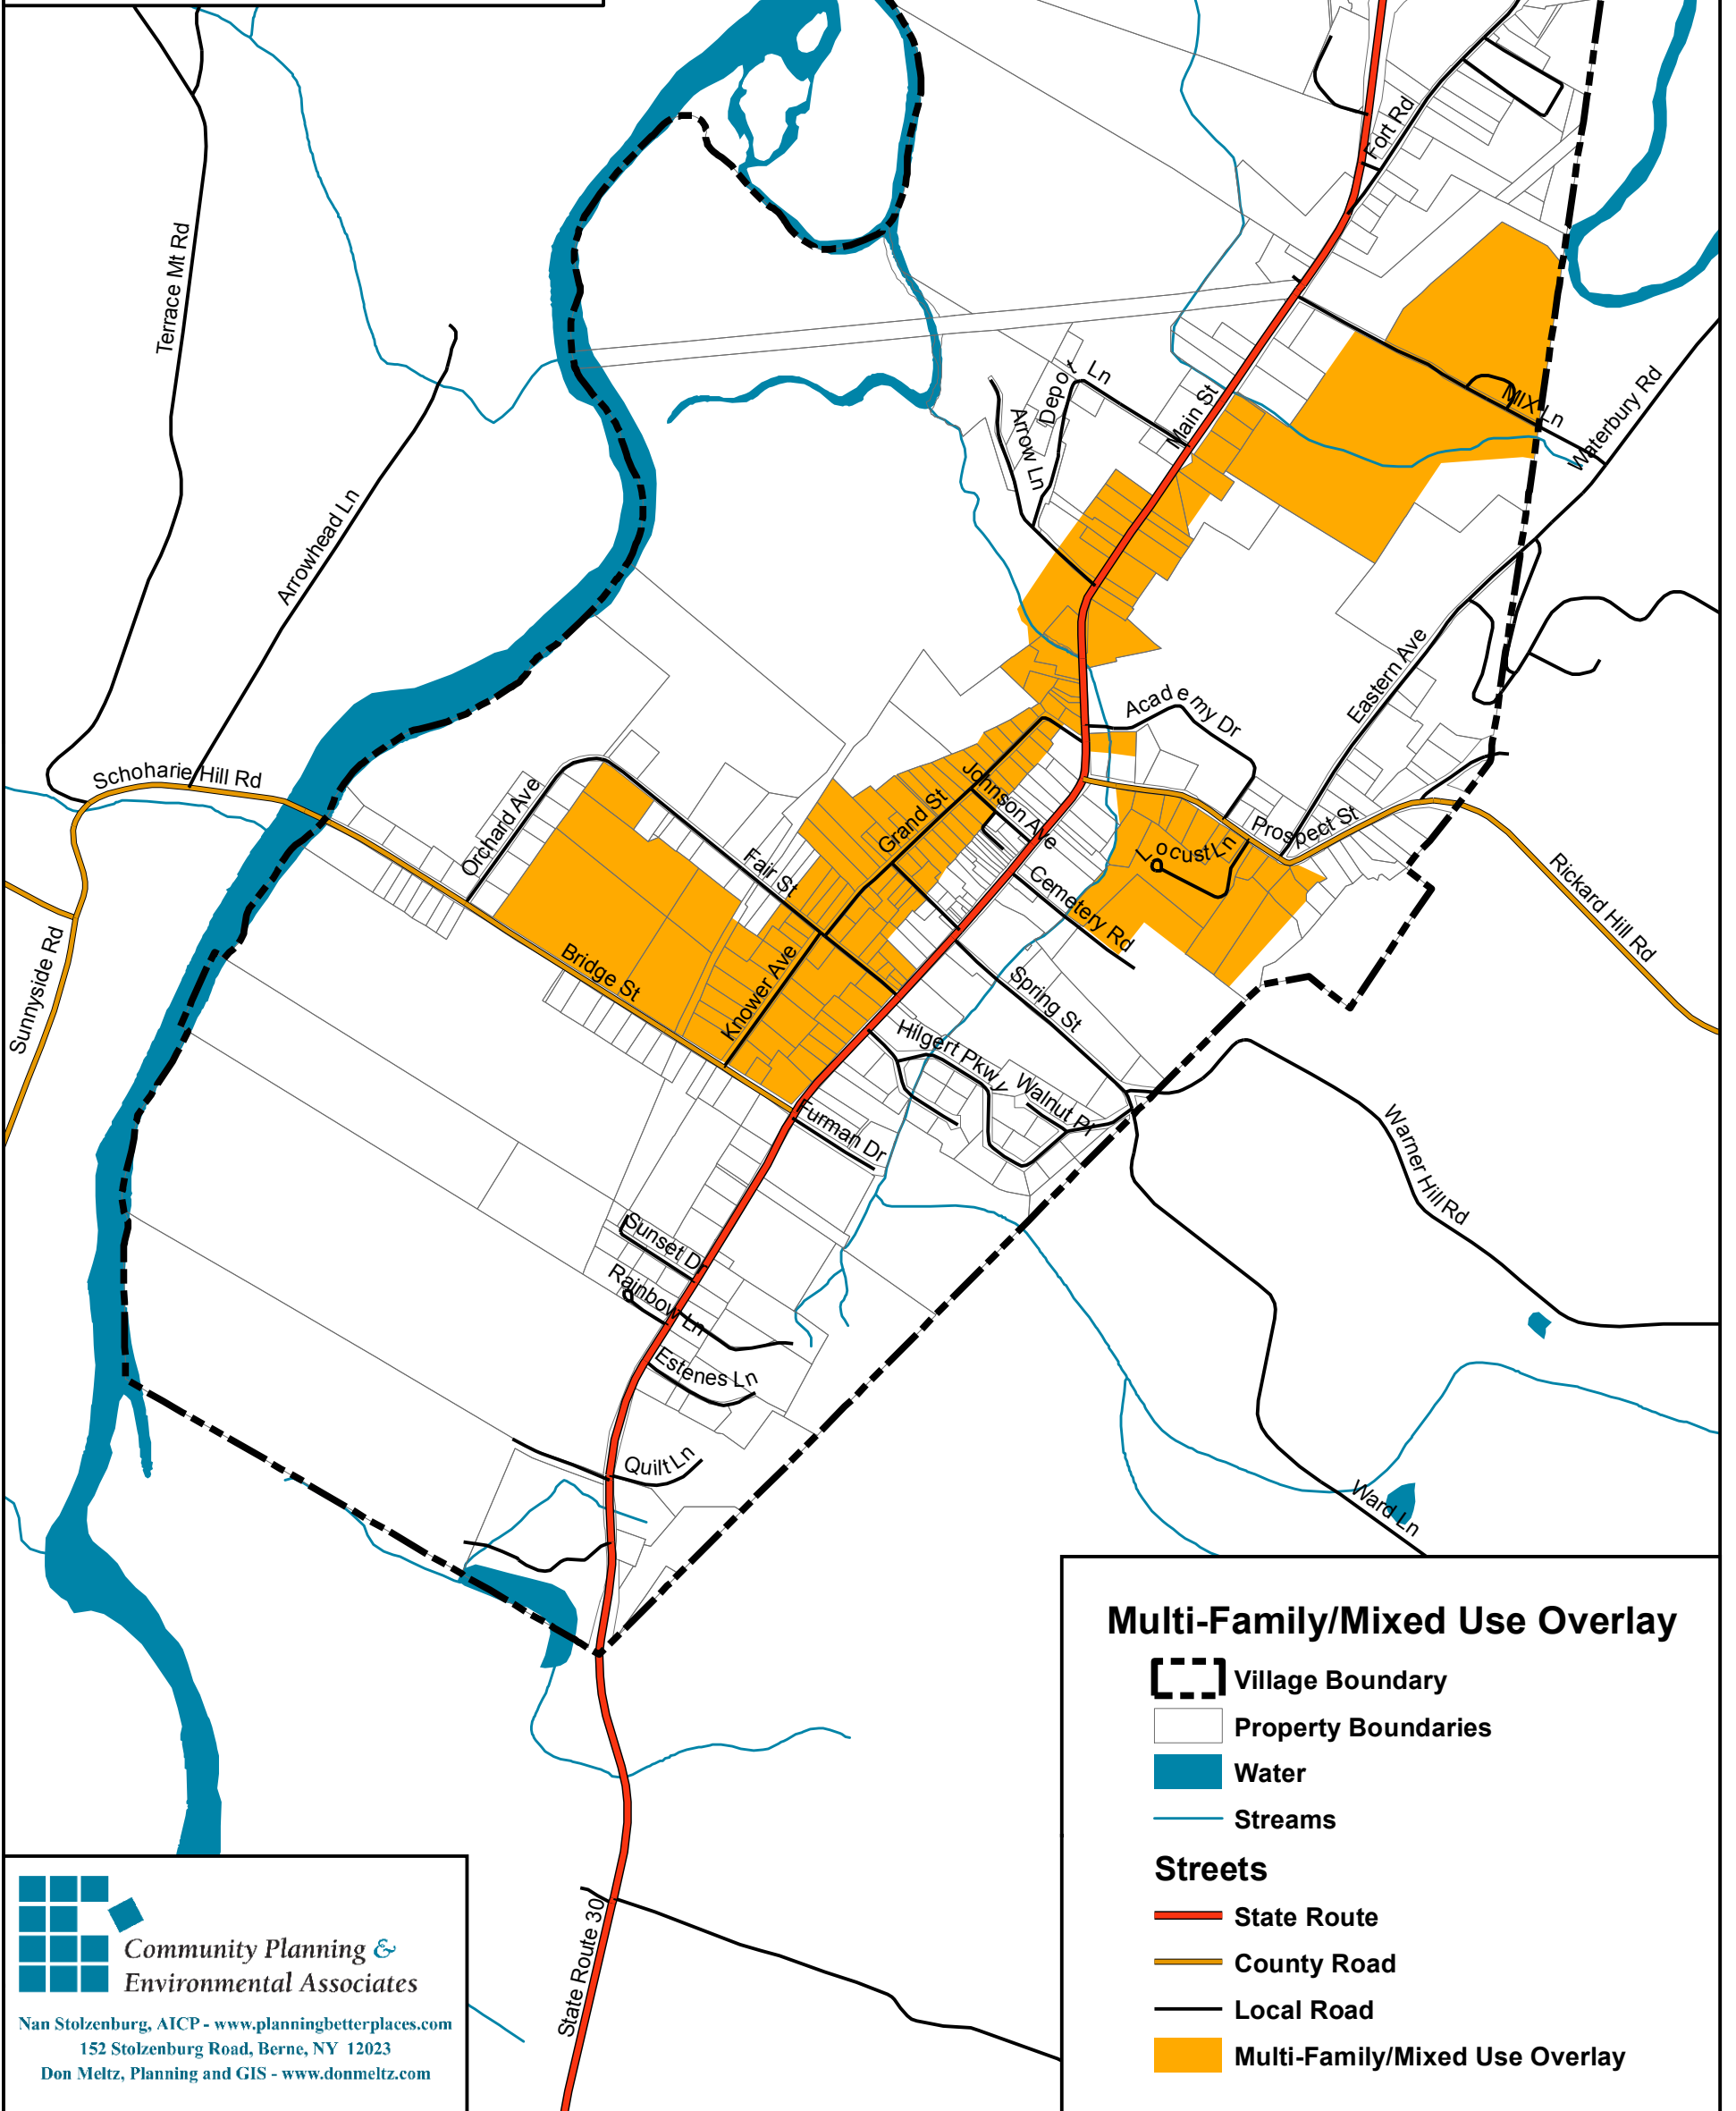

# Village of Schoharie

## Schoharie County, NY

Adopted - October 2006

Digital Conversion -  
April 28, 2010

0 500 1,000 2,000 Feet

### Multi-Family/Mixed Use Overlay

- Village Boundary
- Property Boundaries
- Water
- Streams